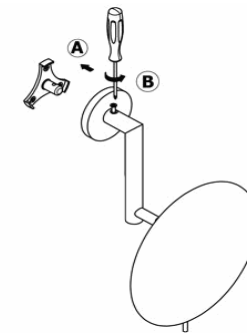

Product Description

Line: Extra Καθρέπτες

Type: Wall Mounded Magnifying Mirror x4

Code: MR-704

Metal: Brass

Product Photo

Mounting Instructions

1

2

3

Technical Sheet

KATSIERIS BROS S.A.

Industry Bathroom accessories, Design & Manufacturing, Koropi Industrial Region, Loc: Poka 194 00, Koropi P.O. 27. Athens-Greece T:+30 210 6627 500, F:+30 210 6626 830
info@sanco.gr, www.sanco.gr

Environmental Management System
EAOT EN ISO 14001:2004
Cert. No 144/T/2010