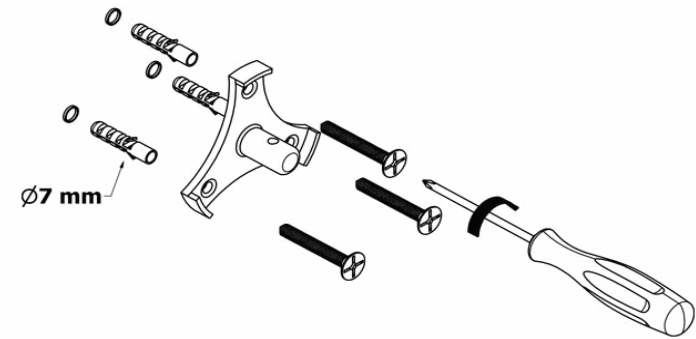

Product Description

Line: Extra Καθρέπτες

Type: Wall Mounded Magnifying Mirror x4

Code: MR-704

Metal: Brass

Product Photo

Mounting Instructions

1

2

3

Technical Sheet

KATSIERIS BROS S.A.

Industry Bathroom accessories, Design & Manufacturing, Koropi Industrial Region, Loc: Poka 194 00, Koropi P.O. 27. Athens-Greece T:+30 210 6627 500, F:+30 210 6626 830
info@sanco.gr, www.sanco.gr

Environmental Management System
EAOT EN ISO 14001:2004
Cert. No 144/T/2010