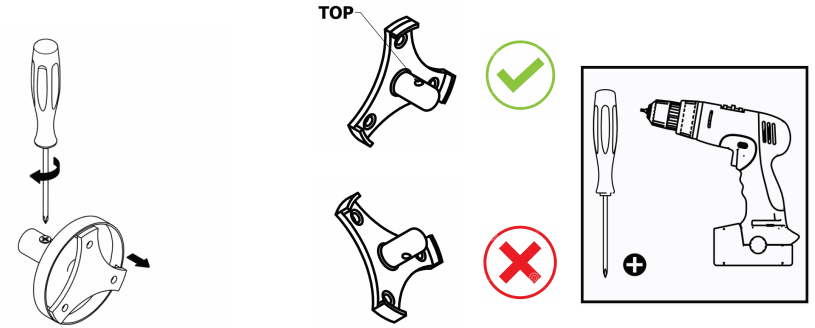

Mounting Instructions

1

2