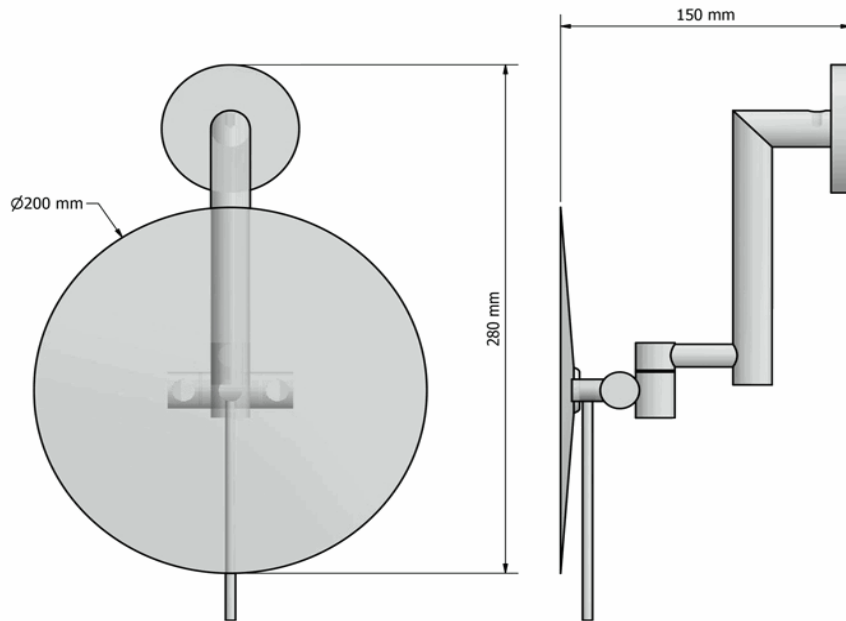

Technical Sheet

KATSIERIS BROS S.A.

Industry Bathroom accessories, Design & Manufacturing, Koropi Industrial Region, Loc: Poka 194 00, Koropi P.O. 27. Athens-Greece T:+30 210 6627 500, F:+30 210 6626 830
info@sanco.gr, www.sanco.gr

Environmental Management System
EAOT EN ISO 14001:2004
Cert. No 144/T/2010