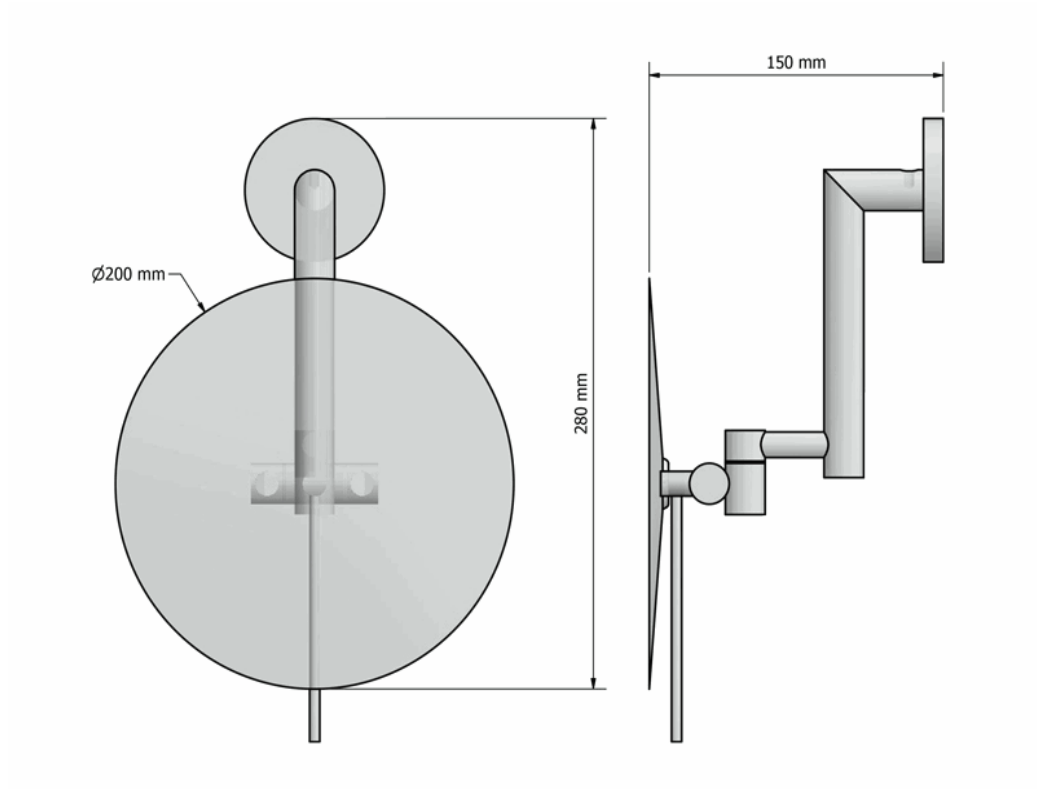

Technical Sheet

Finishing : Chrome
Metal : Brass

KATSIERIS BROS S.A.

Industry Bathroom accessories, Design & Manufacturing, Koropi Industrial Region, Loc: Poka 194 00, Koropi P.O. 27. Athens-Greece T:+30 210 6627 500, F:+30 210 6626 830
info@sanco.gr, www.sanco.gr

Environmental Management System
EAOT EN ISO 14001:2004
Cert. No 144/1/2010