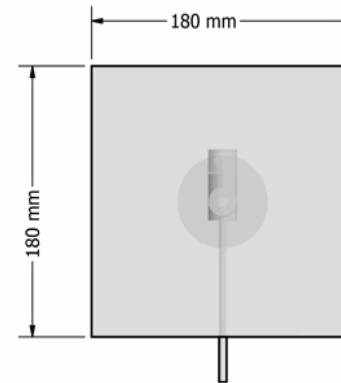

Technical Sheet

Finishing : Chrome
Metal : Brass
Magnifying : X4
Guarantee : 2 year on silver layer
12 year on chrome and construction