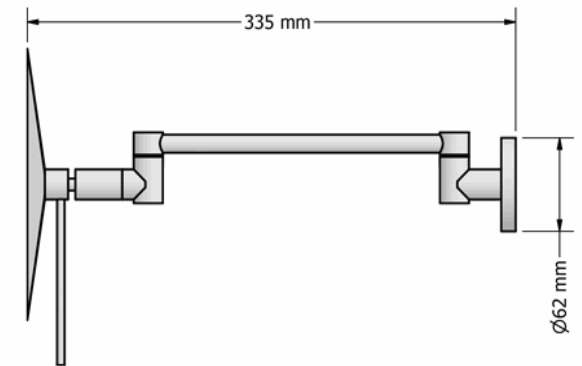

## Product Description

**Line** : Hotel Inspiration  
**Type** : Wall Mounded Magnifying Mirror x4  
**Code** : MR-205

## Technical Sheet

**Finishing** : Chrome  
**Metal** : Brass  
**Magnifying** : X4  
**Guarantee** : 2 year on silver layer  
12 year on chrome and construction

**KATSIERIS BROS S.A.**  
Industry Bathroom accessories,  
Design & Manufacturing