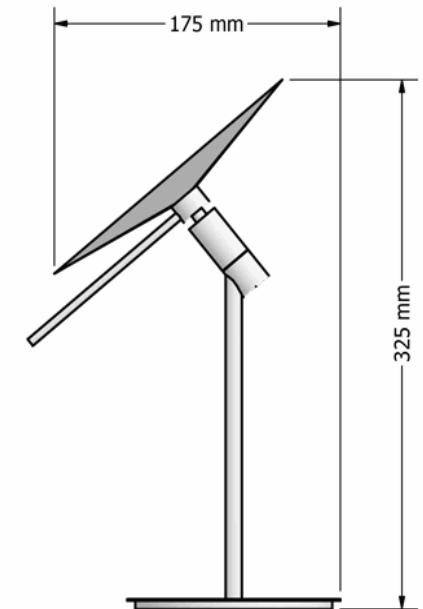

Product Description

Line : Hotel Inspiration
Type : Portable Magnifying Mirror x4
Code : MR-203

Technical Sheet

Finishing : Chrome
Metal : Brass
Magnifying : X4
Guarantee : 2 year on silver layer
12 year on chrome and construction