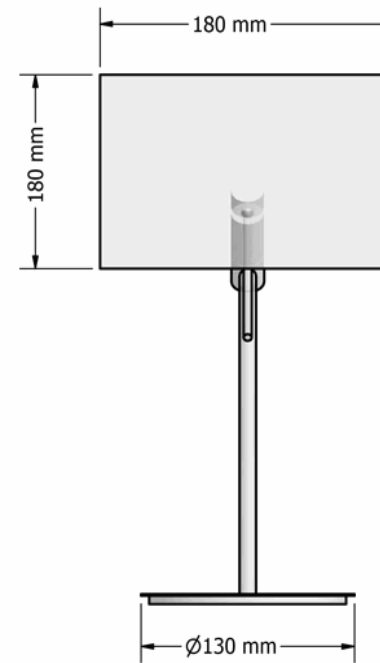

Product Description

Line : Hotel Inspiration
Type : Portable Magnifying Mirror x4
Code : MR-203

Technical Sheet

Finishing : Chrome
Metal : Brass
Magnifying : X4
Guarantee : 2 year on silver layer
12 year on chrome and construction