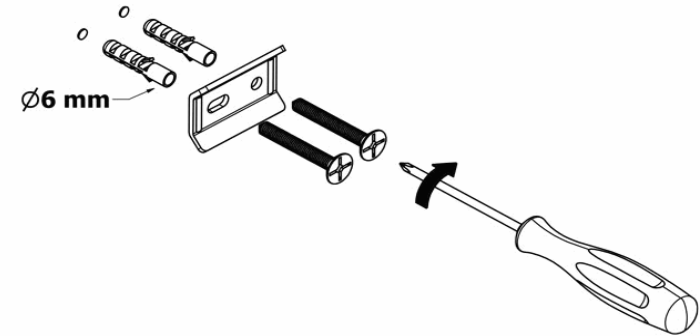

Product Description

Line: Aegean

Type: Double Toilet Roll Holder

Code: 26926

Metal: Brass

Product Photo

Mounting Instructions

1

2

3

Technical Sheet

KATSIERIS BROS S.A.

Industry Bathroom accessories, Design & Manufacturing, Koropi Industrial Region, Loc: Poka 194 00, Koropi P.O. 27. Athens-Greece T:+30 210 6627 500, F:+30 210 6626 830
info@sanco.gr, www.sanco.gr