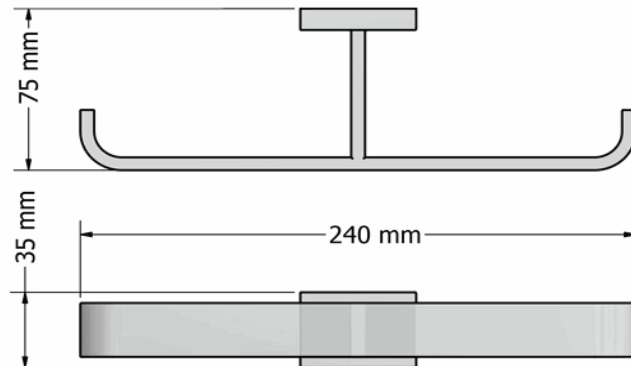

Technical Sheet

KATSIERIS BROS S.A.

Industry Bathroom accessories, Design & Manufacturing, Koropi Industrial Region, Loc: Poka 194 00, Koropi P.O. 27. Athens-Greece T:+30 210 6627 500, F:+30 210 6626 830
info@sanco.gr, www.sanco.gr