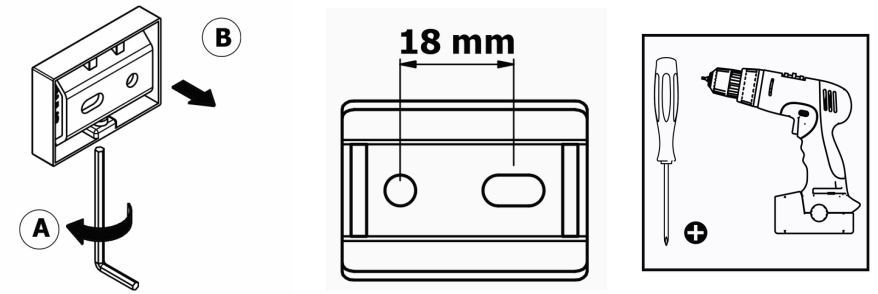

Product Description

Line: Aegean

Type: Double Toilet Roll Holder

Code: 26926

Metal: Brass

Product Photo

Mounting Instructions

1

2