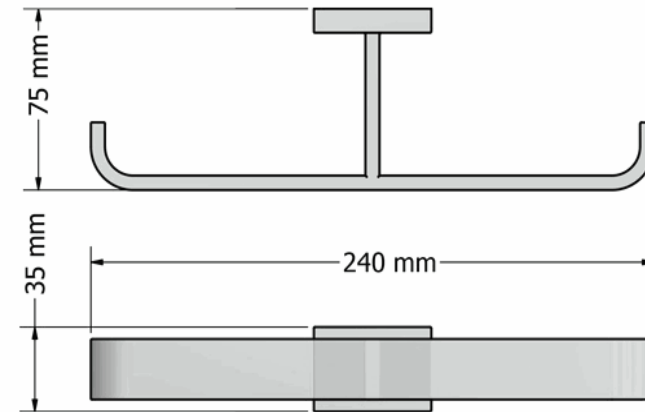

Product Description

Line : Aegean
Type : Double Toilet Roll Holder
Code : 26926

Technical Sheet

Finishing : Chrome
Metal : Brass

KATSIERIS BROS S.A.

Industry Bathroom accessories, Design & Manufacturing, Koropi Industrial Region, Loc: Poka 194 00, Koropi P.O. 27. Athens-Greece T:+30 210 6627 500, F:+30 210 6626 830
info@sanco.gr, www.sanco.gr

Environmental Management System
EAOT EN ISO 14001:2004
Cert. No 144/Γ/2010