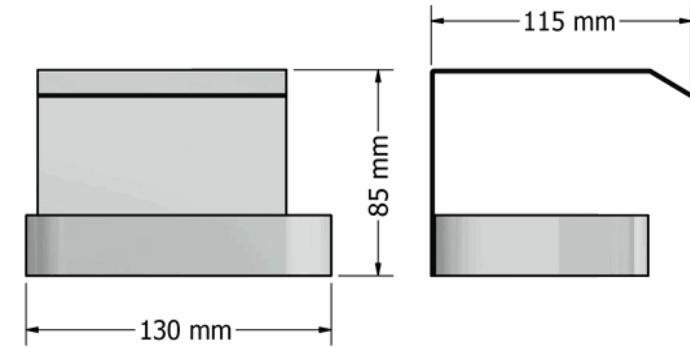

Technical Sheet

Finishing : Chrome
Metal : Brass

KATSIERIS BROS S.A.

Industry Bathroom accessories, Design & Manufacturing, Koropi Industrial Region, Loc: Poka 194 00, Koropi P.O. 27. Athens-Greece T:+30 210 6627 500, F:+30 210 6626 830
info@sanco.gr, www.sanco.gr