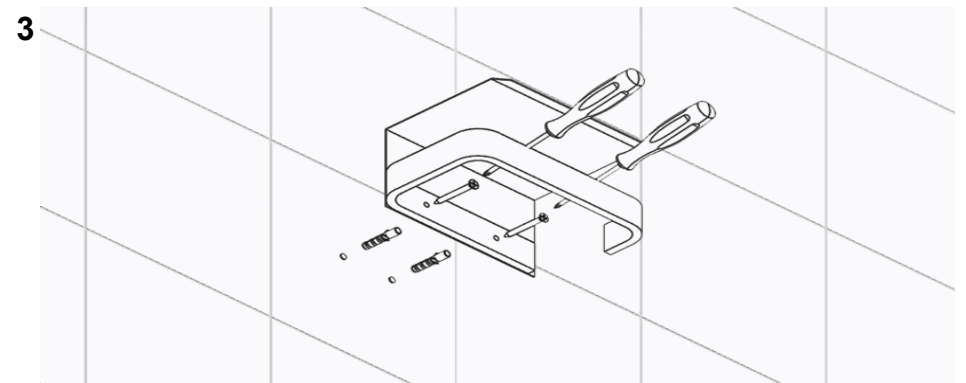

Product Description

Line: Aegean
Type: Toilet Roll Holder with cover
Code: 26917
Metal: Brass

Product Photo

Mounting Instructions

Technical Sheet