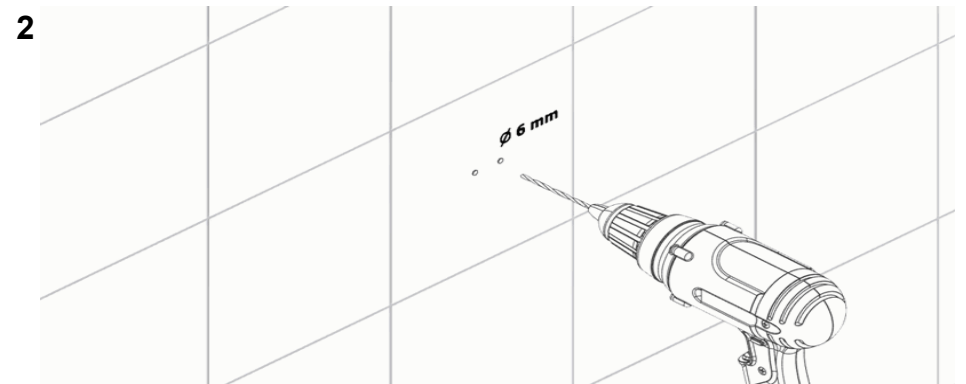

Product Description

Line: Aegean
Type: Toilet Roll Holder with cover
Code: 26917
Metal: Brass

Product Photo

Mounting Instructions

Technical Sheet