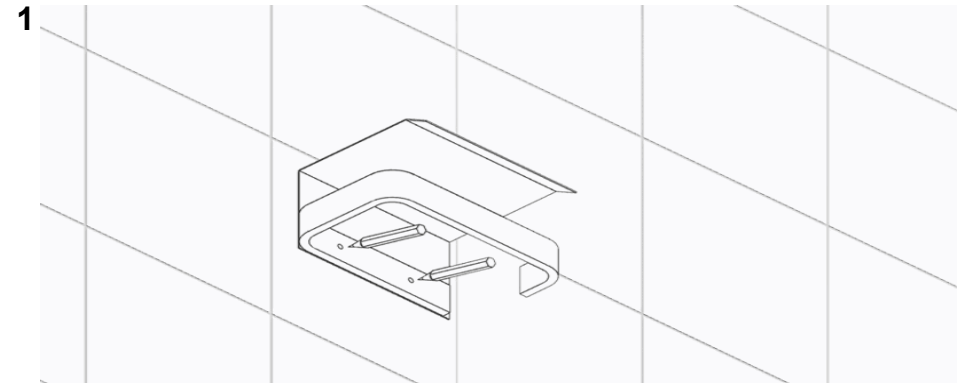

Product Description

Line: Aegean
Type: Toilet Roll Holder with cover
Code: 26917
Metal: Brass

Product Photo

Mounting Instructions

Technical Sheet