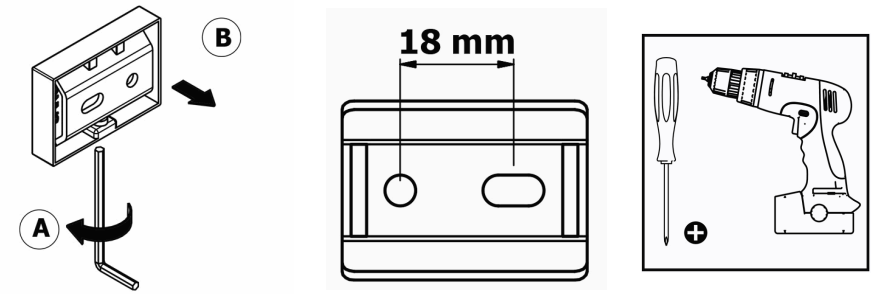

Mounting Instructions

1

2