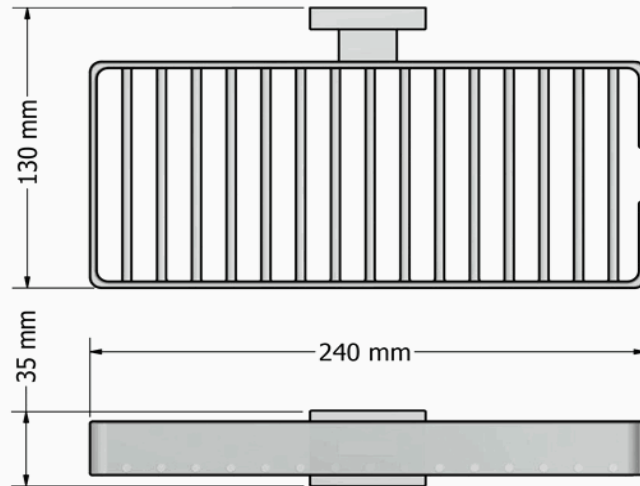

Technical Sheet

KATSIERIS BROS S.A.

Industry Bathroom accessories, Design & Manufacturing, Koropi Industrial Region, Loc: Poka 194 00, Koropi P.O. 27. Athens-Greece T:+30 210 6627 500, F:+30 210 6626 830
info@sanco.gr, www.sanco.gr

Environmental Management System
EAOT EN ISO 14001:2004
Cert. No 144/T/2010