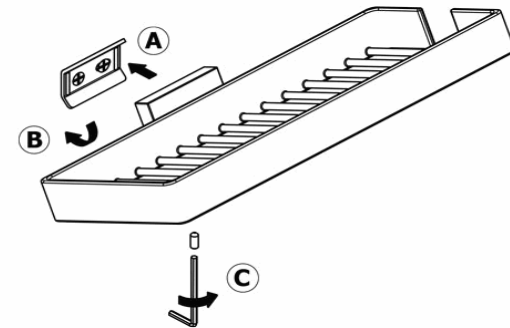

Product Description

Line: Aegean

Type: Sponge Dish

Code: 26903

Metal: Brass

Product Photo

Mounting Instructions

1

2

3

Technical Sheet

KATSIERIS BROS S.A.

Industry Bathroom accessories, Design & Manufacturing, Koropi Industrial Region, Loc: Poka 194 00, Koropi P.O. 27. Athens-Greece T:+30 210 6627 500, F:+30 210 6626 830
info@sanco.gr, www.sanco.gr

Environmental Management System
EAOT EN ISO 14001:2004
Cert. No 144/T/2010