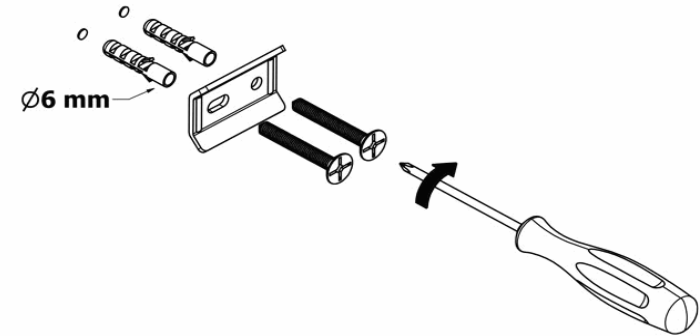

Product Description

Line: Aegean

Type: Sponge Dish

Code: 26903

Metal: Brass

Product Photo

Mounting Instructions

1

2

3

Technical Sheet

KATSIERIS BROS S.A.

Industry Bathroom accessories, Design & Manufacturing, Koropi Industrial Region, Loc: Poka 194 00, Koropi P.O. 27. Athens-Greece T:+30 210 6627 500, F:+30 210 6626 830
info@sanco.gr, www.sanco.gr

Environmental Management System
EAOT EN ISO 14001:2004
Cert. No 144/T/2010