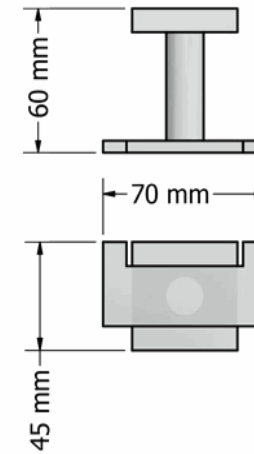

Technical Sheet

Finishing : Chrome
Metal : Brass

KATSIERIS BROS S.A.

Industry Bathroom accessories, Design & Manufacturing, Koropi Industrial Region, Loc: Poka 194 00, Koropi P.O. 27. Athens-Greece T:+30 210 6627 500, F:+30 210 6626 830
info@sanco.gr, www.sanco.gr

Environmental Management System
EAOT EN ISO 14001:2004
Cert. No 144/Γ/2010