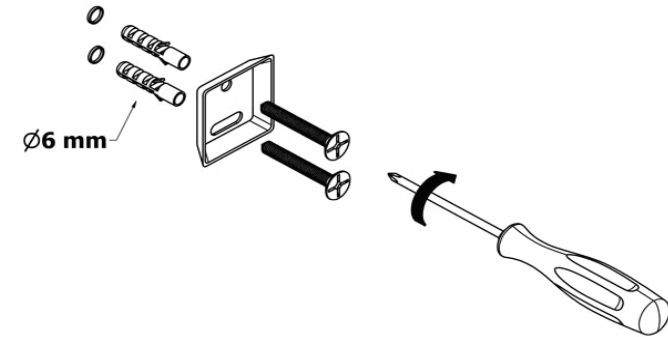

Product Description

Line: Cosmos

Type: Toilet Roll Holder with cover

Code: 24617

Metal: Brass

Product Photo

Mounting Instructions

1

2

3

Technical Sheet

KATSIERIS BROS S.A.

Industry Bathroom accessories, Design & Manufacturing, Koropi Industrial Region, Loc: Poka 194 00, Koropi P.O. 27. Athens-Greece T:+30 210 6627 500, F:+30 210 6626 830
info@sanco.gr, www.sanco.gr