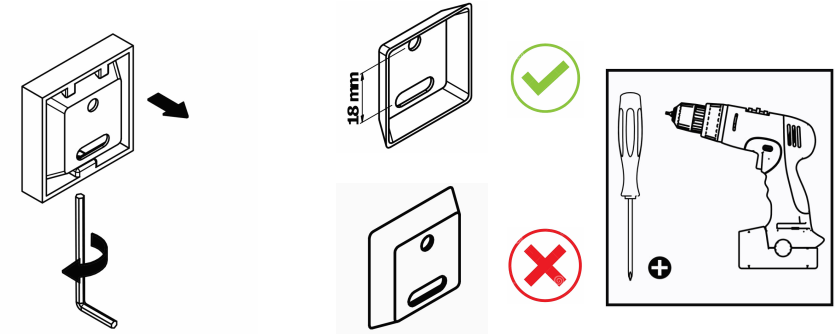

Mounting Instructions

1

2