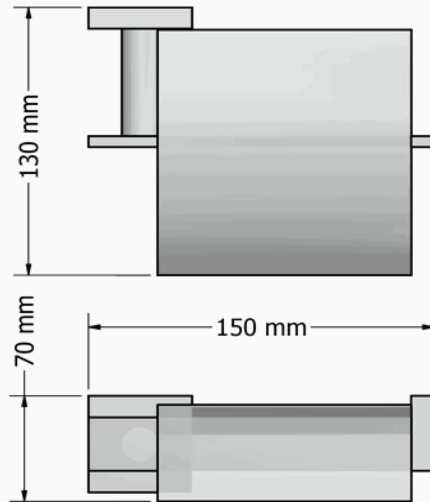

Technical Sheet

KATSIERIS BROS S.A.

Industry Bathroom accessories, Design & Manufacturing, Koropi Industrial Region, Loc: Poka 194 00, Koropi P.O. 27. Athens-Greece T:+30 210 6627 500, F:+30 210 6626 830
info@sanco.gr, www.sanco.gr