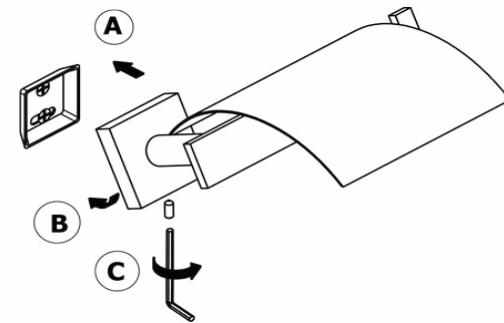

Product Description

Line: Cosmos

Type: Toilet Roll Holder with cover

Code: 24617

Metal: Brass

Product Photo

Mounting Instructions

1

2

3

Technical Sheet

KATSIERIS BROS S.A.

Industry Bathroom accessories, Design & Manufacturing, Koropi Industrial Region, Loc: Poka 194 00, Koropi P.O. 27. Athens-Greece T:+30 210 6627 500, F:+30 210 6626 830
info@sanco.gr, www.sanco.gr