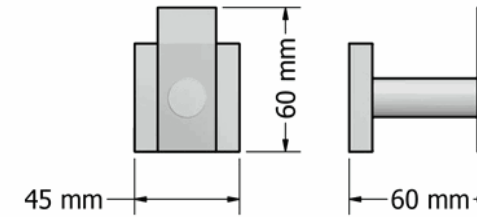

Product Description

Line : Cosmos
Type : Bath Robe Hook
Code : 24608

Technical Sheet

Finishing : Chrome
Metal : Brass

KATSIERIS BROS S.A.

Industry Bathroom accessories, Design & Manufacturing, Koropi Industrial Region, Loc: Poka 194 00, Koropi P.O. 27. Athens-Greece T:+30 210 6627 500, F:+30 210 6626 830
info@sanco.gr, www.sanco.gr

Environmental Management System
EAOT EN ISO 14001:2004
Cert. No 144/Γ/2010