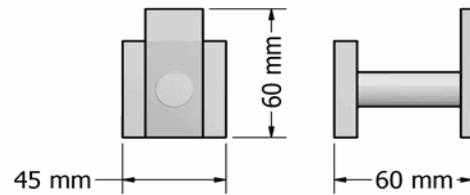

Technical Sheet

KATSIERIS BROS S.A.

Industry Bathroom accessories, Design & Manufacturing, Koropi Industrial Region, Loc: Poka 194 00, Koropi P.O. 27. Athens-Greece T:+30 210 6627 500, F:+30 210 6626 830
info@sanco.gr, www.sanco.gr