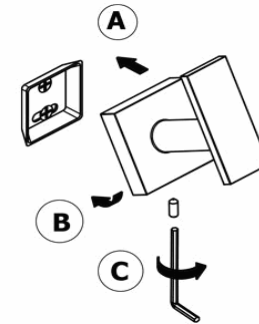

Product Description

Line: Cosmos

Type: Bath Robe Hook

Code: 24608

Metal: Brass

Product Photo

Mounting Instructions

1

2

3

Technical Sheet

KATSIERIS BROS S.A.

Industry Bathroom accessories, Design & Manufacturing, Koropi Industrial Region, Loc: Poka 194 00, Koropi P.O. 27. Athens-Greece T:+30 210 6627 500, F:+30 210 6626 830
info@sanco.gr, www.sanco.gr