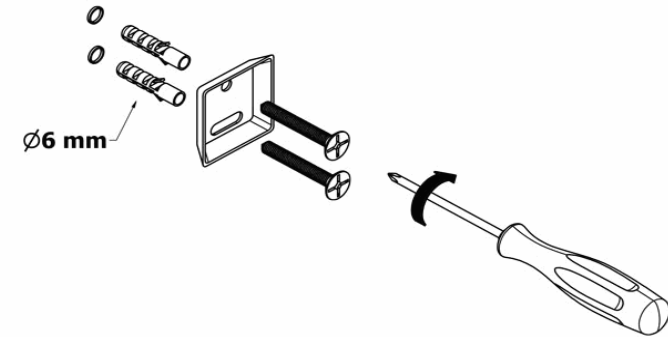

Product Description

Line: Cosmos

Type: Bath Robe Hook

Code: 24608

Metal: Brass

Product Photo

Mounting Instructions

1

2

3

Technical Sheet

KATSIERIS BROS S.A.

Industry Bathroom accessories, Design & Manufacturing, Koropi Industrial Region, Loc: Poka 194 00, Koropi P.O. 27. Athens-Greece T:+30 210 6627 500, F:+30 210 6626 830
info@sanco.gr, www.sanco.gr