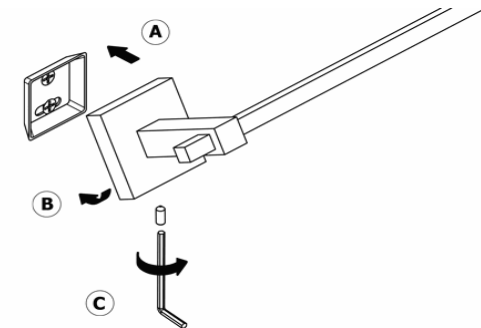

Product Description

Line: Strong

Type: Single Towel Rail 60cm

Code: 23104

Metal: Brass

Product Photo

Mounting Instructions

1

2

3

Technical Sheet

KATSIERIS BROS S.A.

Industry Bathroom accessories, Design & Manufacturing, Koropi Industrial Region, Loc: Poka 194 00, Koropi P.O. 27. Athens-Greece T:+30 210 6627 500, F:+30 210 6626 830
info@sanco.gr, www.sanco.gr