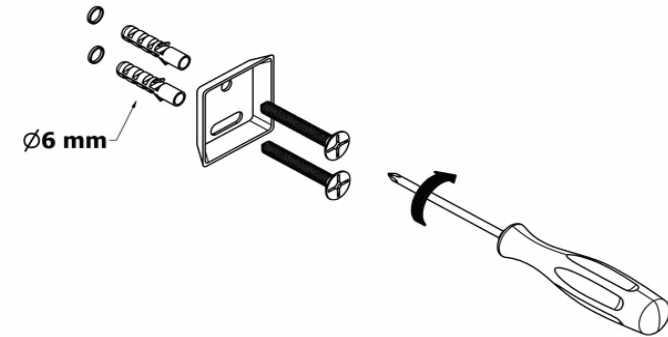

Product Description

Line: Strong

Type: Single Towel Rail 60cm

Code: 23104

Metal: Brass

Product Photo

Mounting Instructions

1

2

3

Technical Sheet

KATSIERIS BROS S.A.

Industry Bathroom accessories, Design & Manufacturing, Koropi Industrial Region, Loc: Poka 194 00, Koropi P.O. 27. Athens-Greece T:+30 210 6627 500, F:+30 210 6626 830
info@sanco.gr, www.sanco.gr