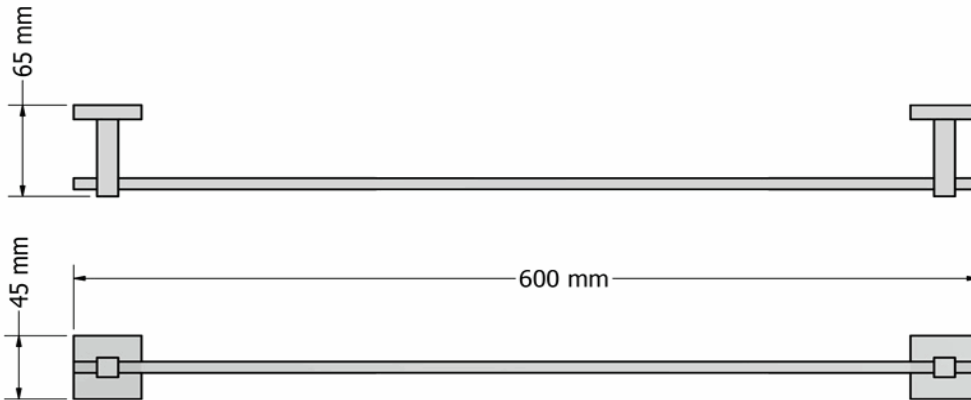

Technical Sheet

KATSIERIS BROS S.A.

Industry Bathroom accessories, Design & Manufacturing, Koropi Industrial Region, Loc: Poka 194 00, Koropi P.O. 27. Athens-Greece T:+30 210 6627 500, F:+30 210 6626 830
info@sanco.gr, www.sanco.gr