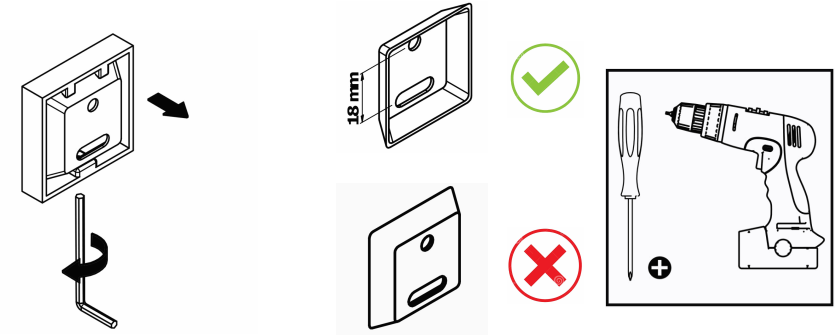

Mounting Instructions

1

2