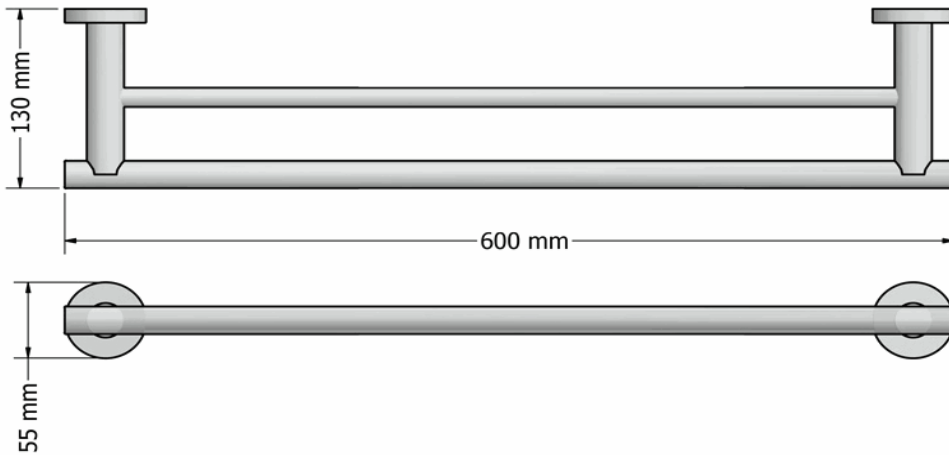

Technical Sheet

KATSIERIS BROS S.A.

Industry Bathroom accessories, Design & Manufacturing, Koropi Industrial Region, Loc: Poka 194 00, Koropi P.O. 27. Athens-Greece T:+30 210 6627 500, F:+30 210 6626 830
info@sanco.gr, www.sanco.gr