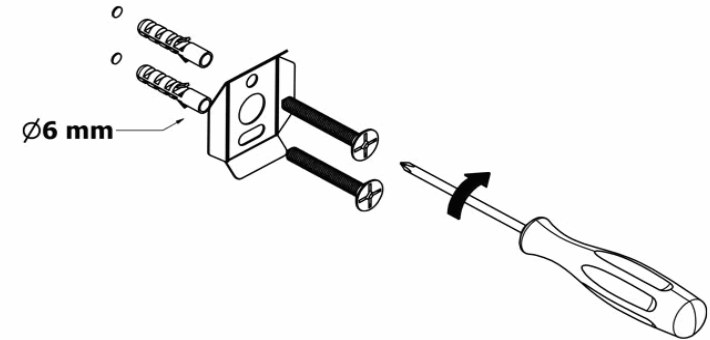

Product Description

Line: Galaxy

Type: Double Towel Rail 60cm

Code: 19905

Metal: Brass

Product Photo

Mounting Instructions

1

2

3

Technical Sheet

KATSIERIS BROS S.A.

Industry Bathroom accessories, Design & Manufacturing, Koropi Industrial Region, Loc: Poka 194 00, Koropi P.O. 27. Athens-Greece T:+30 210 6627 500, F:+30 210 6626 830
info@sanco.gr, www.sanco.gr