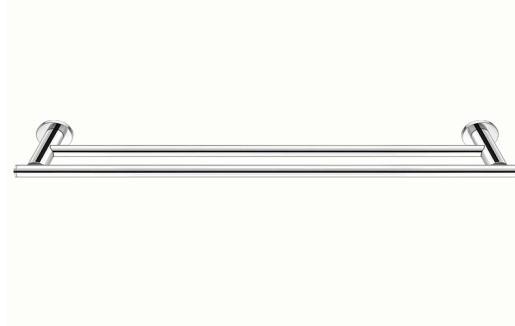

Product Description

Line: Galaxy

Type: Double Towel Rail 60cm

Code: 19905

Metal: Brass

Product Photo