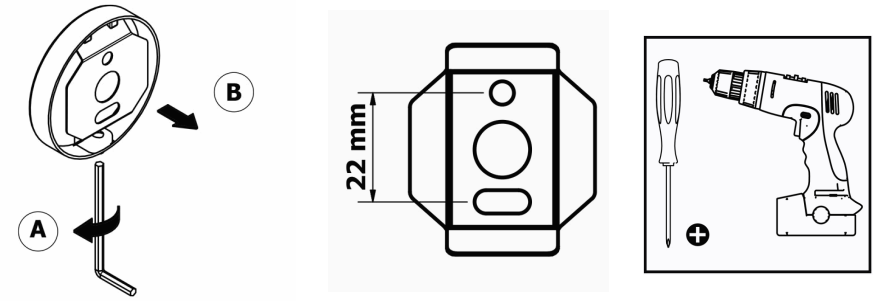

Mounting Instructions

1

2