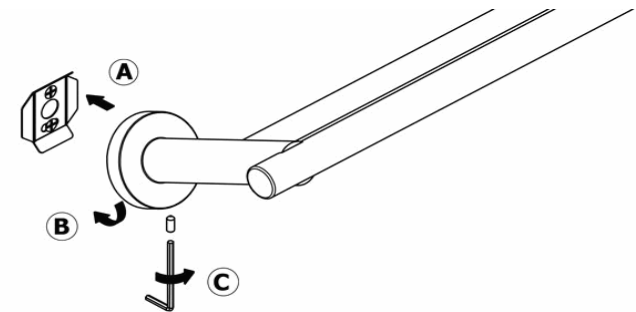

Product Description

Line: Galaxy

Type: Double Towel Rail 60cm

Code: 19905

Metal: Brass

Product Photo

Mounting Instructions

1

2

3

Technical Sheet

KATSIERIS BROS S.A.

Industry Bathroom accessories, Design & Manufacturing, Koropi Industrial Region, Loc: Poka 194 00, Koropi P.O. 27. Athens-Greece T:+30 210 6627 500, F:+30 210 6626 830
info@sanco.gr, www.sanco.gr