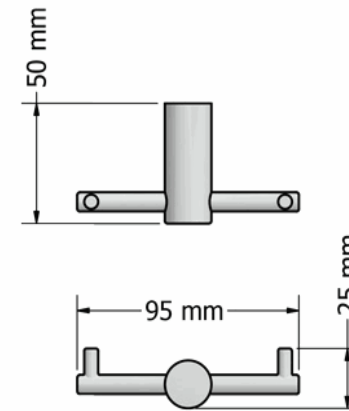

Technical Sheet

Finishing : Chrome
Metal : Brass

KATSIERIS BROS S.A.

Industry Bathroom accessories, Design & Manufacturing, Koropi Industrial Region, Loc: Poka 194 00, Koropi P.O. 27. Athens-Greece T:+30 210 6627 500, F:+30 210 6626 830
info@sanco.gr, www.sanco.gr

Environmental Management System
EAOT EN ISO 14001:2004
Cert. No 144/Γ/2010