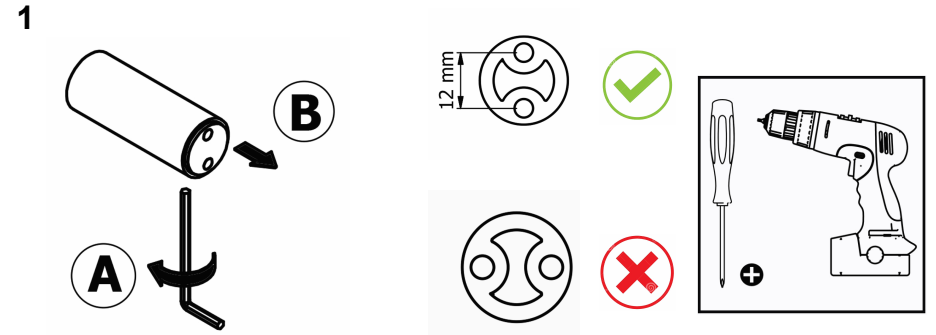

Mounting Instructions