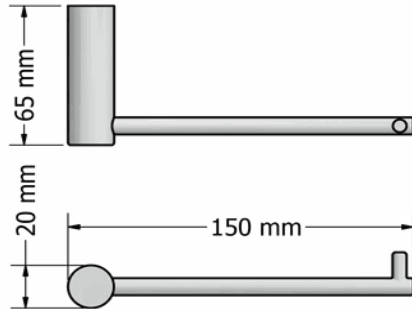

Technical Sheet

KATSIERIS BROS S.A.

Industry Bathroom accessories, Design & Manufacturing, Koropi Industrial Region, Loc: Poka 194 00, Koropi P.O. 27. Athens-Greece T:+30 210 6627 500, F:+30 210 6626 830
info@sanco.gr, www.sanco.gr