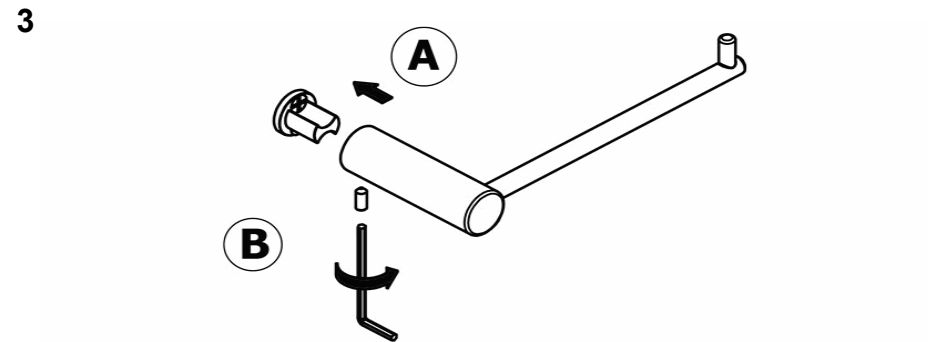

Mounting Instructions