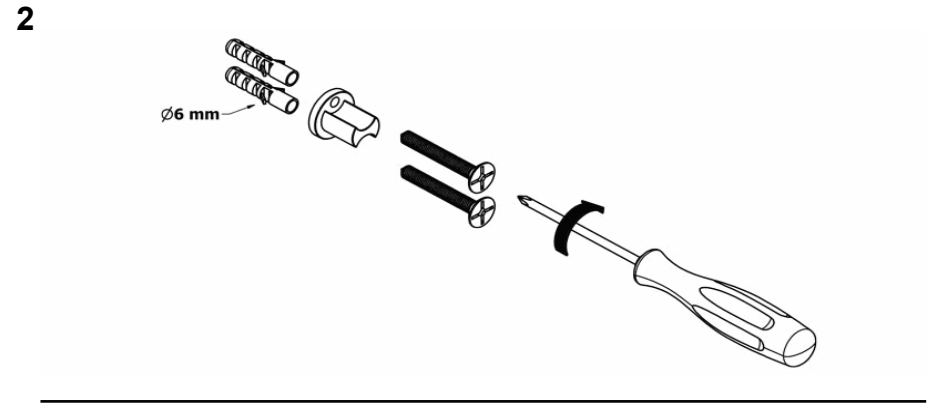

Mounting Instructions