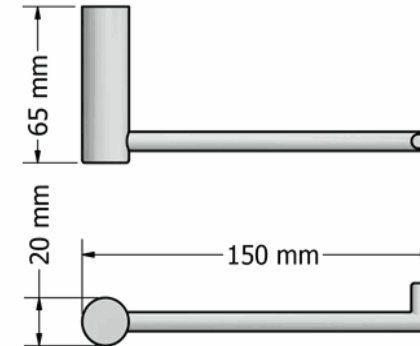

Technical Sheet

Finishing : Chrome
Metal : Brass

KATSIERIS BROS S.A.

Industry Bathroom accessories, Design & Manufacturing, Koropi Industrial Region, Loc: Poka 194 00, Koropi P.O. 27. Athens-Greece T:+30 210 6627 500, F:+30 210 6626 830
info@sanco.gr, www.sanco.gr

Environmental Management System
EAOT EN ISO 14001:2004
Cert. No 144/Γ/2010