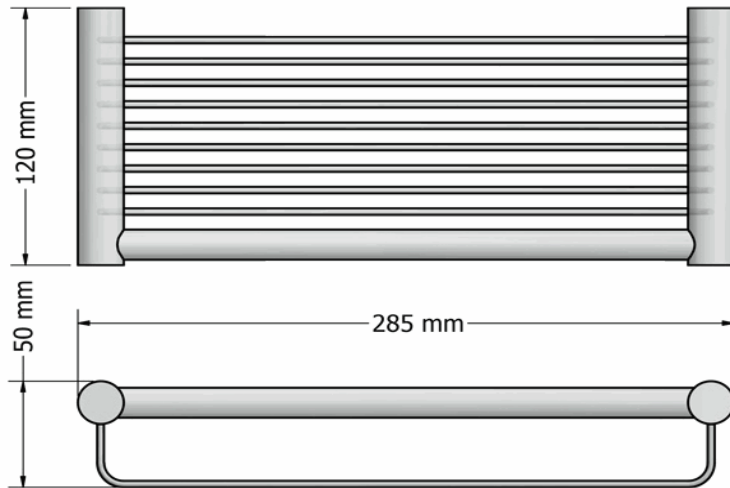

Technical Sheet

KATSIERIS BROS S.A.

Industry Bathroom accessories, Design & Manufacturing, Koropi Industrial Region, Loc: Poka 194 00, Koropi P.O. 27. Athens-Greece T:+30 210 6627 500, F:+30 210 6626 830
info@sanco.gr, www.sanco.gr

Environmental Management System
EAOT EN ISO 14001:2004
Cert. No 144/T/2010