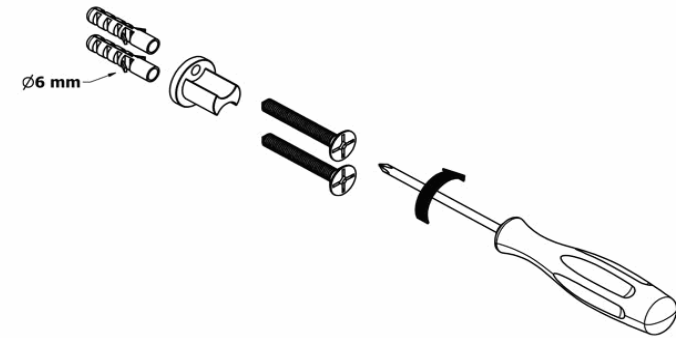

Product Description

Line: Spok

Type: Sponge Dish

Code: 15143

Metal: Brass

Product Photo

Mounting Instructions

1

2

3

Technical Sheet

KATSIERIS BROS S.A.

Industry Bathroom accessories, Design & Manufacturing, Koropi Industrial Region, Loc: Poka 194 00, Koropi P.O. 27. Athens-Greece T:+30 210 6627 500, F:+30 210 6626 830
info@sanco.gr, www.sanco.gr

Environmental Management System
EAOT EN ISO 14001:2004
Cert. No 144/T/2010