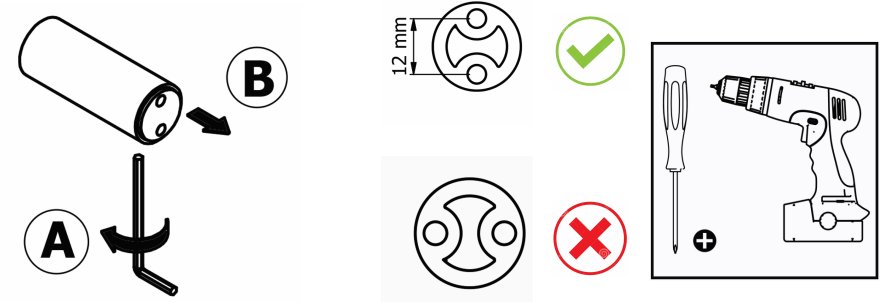

Mounting Instructions

1

2