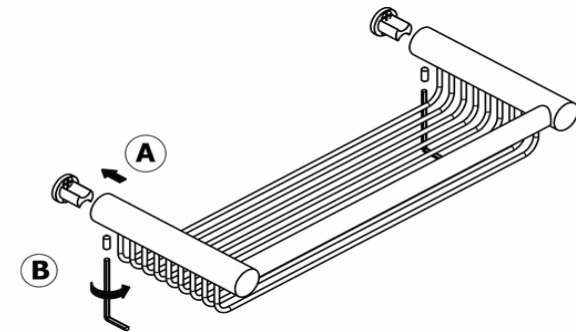

Product Description

Line: Spok

Type: Sponge Dish

Code: 15143

Metal: Brass

Product Photo

Mounting Instructions

1

2

3

Technical Sheet

KATSIERIS BROS S.A.

Industry Bathroom accessories, Design & Manufacturing, Koropi Industrial Region, Loc: Poka 194 00, Koropi P.O. 27. Athens-Greece T:+30 210 6627 500, F:+30 210 6626 830
info@sanco.gr, www.sanco.gr

Environmental Management System
EAOT EN ISO 14001:2004
Cert. No 144/T/2010