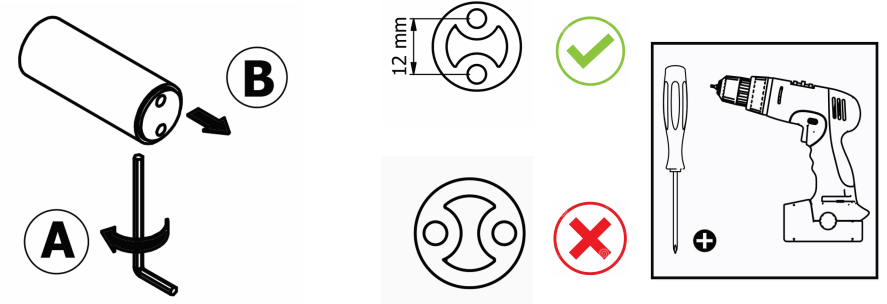

Mounting Instructions

1

2