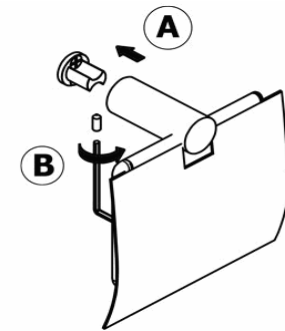

Product Description

Line: Spok

Type: Toilet Roll Holder with cover

Code: 15117

Metal: Brass

Product Photo

Mounting Instructions

1

2

3

Technical Sheet

KATSIERIS BROS S.A.

Industry Bathroom accessories, Design & Manufacturing, Koropi Industrial Region, Loc: Poka 194 00, Koropi P.O. 27. Athens-Greece T:+30 210 6627 500, F:+30 210 6626 830
info@sanco.gr, www.sanco.gr