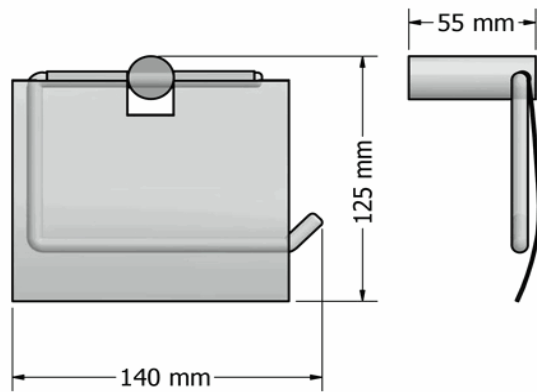

Technical Sheet

KATSIERIS BROS S.A.

Industry Bathroom accessories, Design & Manufacturing, Koropi Industrial Region, Loc: Poka 194 00, Koropi P.O. 27. Athens-Greece T:+30 210 6627 500, F:+30 210 6626 830
info@sanco.gr, www.sanco.gr