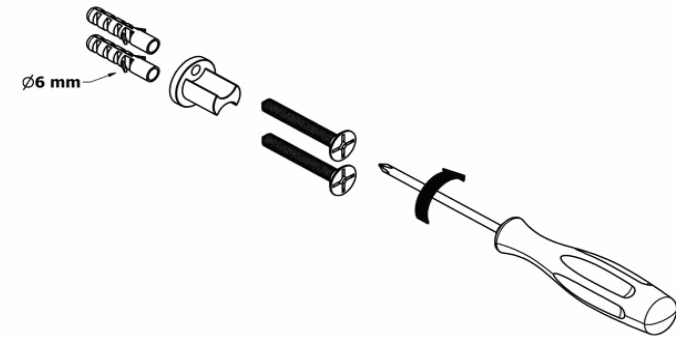

Product Description

Line: Spok

Type: Toilet Roll Holder with cover

Code: 15117

Metal: Brass

Product Photo

Mounting Instructions

1

2

3

Technical Sheet

KATSIERIS BROS S.A.

Industry Bathroom accessories, Design & Manufacturing, Koropi Industrial Region, Loc: Poka 194 00, Koropi P.O. 27. Athens-Greece T:+30 210 6627 500, F:+30 210 6626 830
info@sanco.gr, www.sanco.gr