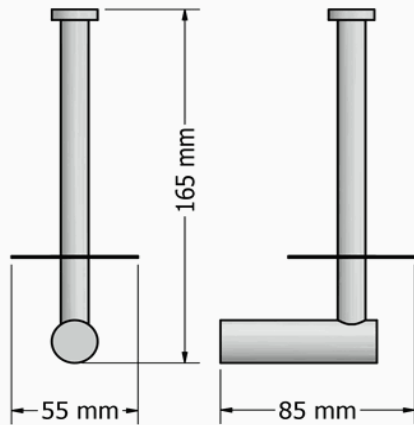

Technical Sheet

KATSIERIS BROS S.A.

Industry Bathroom accessories, Design & Manufacturing, Koropi Industrial Region, Loc: Poka 194 00, Koropi P.O. 27. Athens-Greece T:+30 210 6627 500, F:+30 210 6626 830
info@sanco.gr, www.sanco.gr