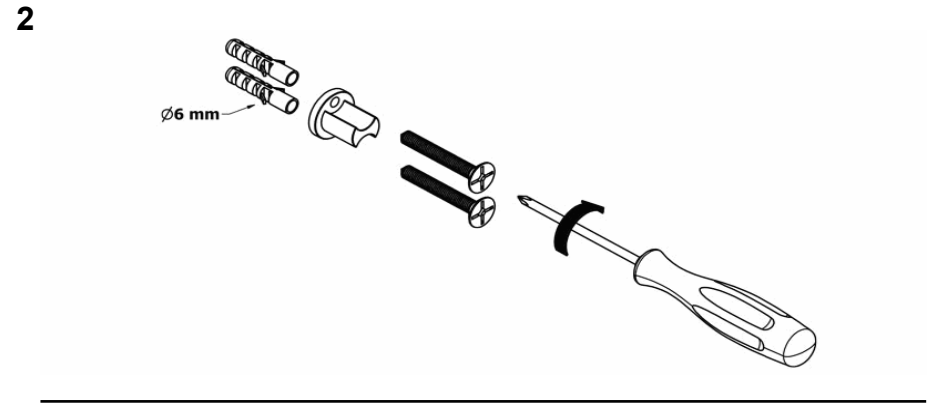

Mounting Instructions