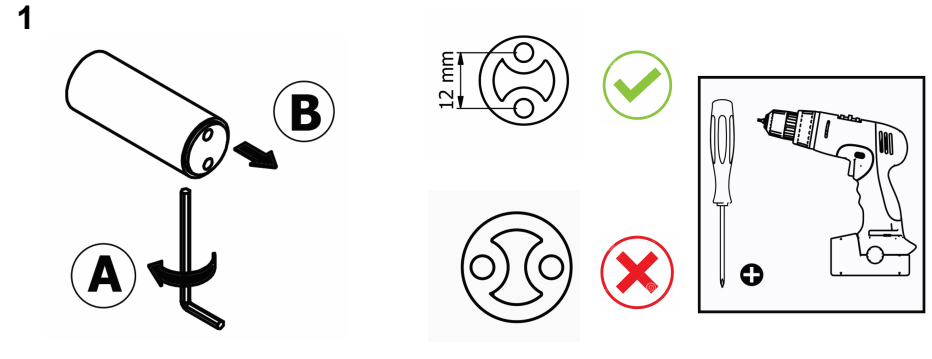

Mounting Instructions