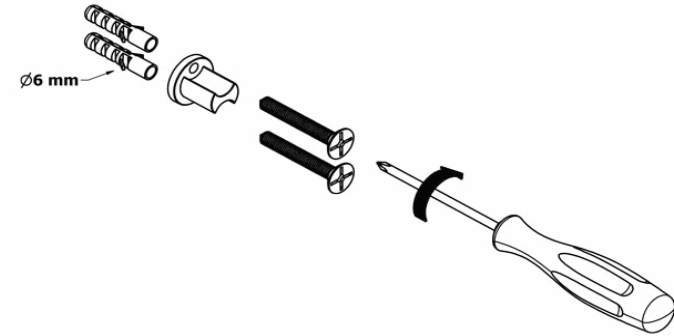

Product Description

Line: Spok

Type: Single Bath Robe Hook

Code: 15108

Metal: Brass

Product Photo

Mounting Instructions

1

2

3

Technical Sheet

KATSIERIS BROS S.A.

Industry Bathroom accessories, Design & Manufacturing, Koropi Industrial Region, Loc: Poka 194 00, Koropi P.O. 27. Athens-Greece T:+30 210 6627 500, F:+30 210 6626 830
info@sanco.gr, www.sanco.gr