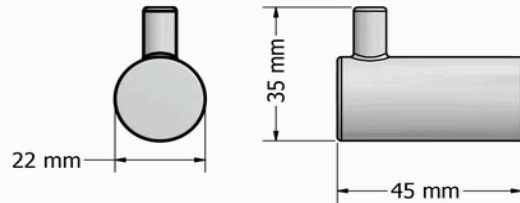

Technical Sheet

KATSIERIS BROS S.A.

Industry Bathroom accessories, Design & Manufacturing, Koropi Industrial Region, Loc: Poka 194 00, Koropi P.O. 27. Athens-Greece T:+30 210 6627 500, F:+30 210 6626 830
info@sanco.gr, www.sanco.gr