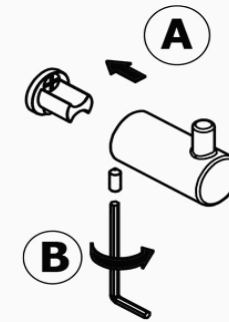

Product Description

Line: Spok

Type: Single Bath Robe Hook

Code: 15108

Metal: Brass

Product Photo

Mounting Instructions

1

2

3

Technical Sheet

KATSIERIS BROS S.A.

Industry Bathroom accessories, Design & Manufacturing, Koropi Industrial Region, Loc: Poka 194 00, Koropi P.O. 27. Athens-Greece T:+30 210 6627 500, F:+30 210 6626 830
info@sanco.gr, www.sanco.gr