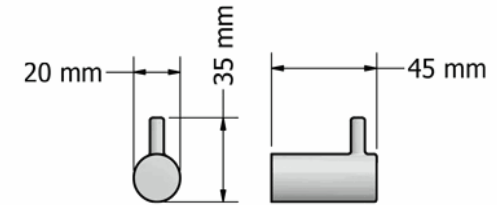

Product Description

Line : Spok
Type : Single Bath Robe Hook
Code : 15108

Technical Sheet

Finishing : Chrome
Metal : Brass

KATSIERIS BROS S.A.

Industry Bathroom accessories, Design & Manufacturing, Koropi Industrial Region, Loc: Poka 194 00, Koropi P.O. 27. Athens-Greece T:+30 210 6627 500, F:+30 210 6626 830
info@sanco.gr, www.sanco.gr

Environmental Management System
EAOT EN ISO 14001:2004
Cert. No 144/Γ/2010