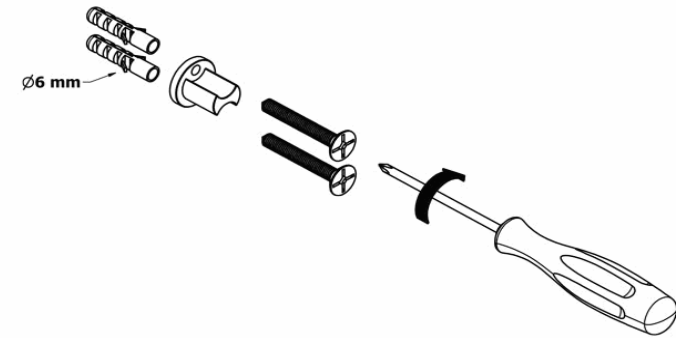

Product Description

Line: Spok

Type: Single Towel Rail 60cm

Code: 15104

Metal: Brass

Product Photo

Mounting Instructions

1

2

3

Technical Sheet

KATSIERIS BROS S.A.

Industry Bathroom accessories, Design & Manufacturing, Koropi Industrial Region, Loc: Poka 194 00, Koropi P.O. 27. Athens-Greece T:+30 210 6627 500, F:+30 210 6626 830
info@sanco.gr, www.sanco.gr