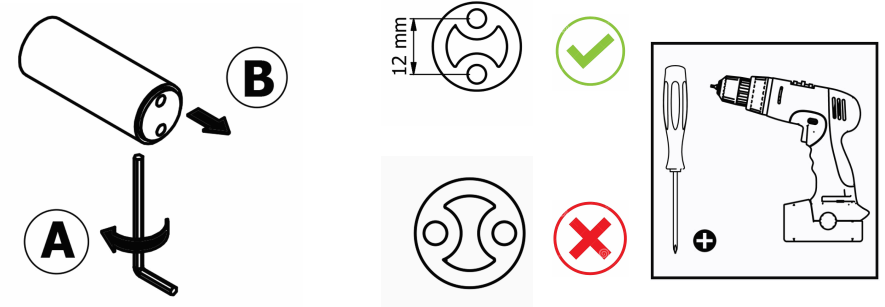

Mounting Instructions

1

2