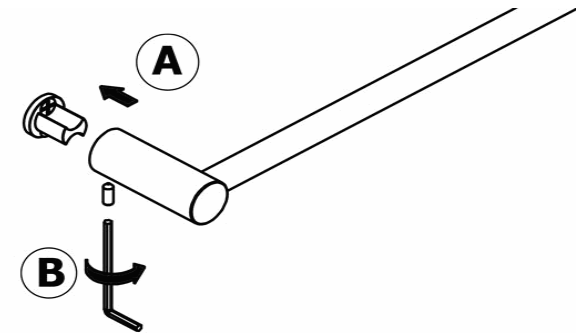

Product Description

Line: Spok

Type: Single Towel Rail 60cm

Code: 15104

Metal: Brass

Product Photo

Mounting Instructions

1

2

3

Technical Sheet

KATSIERIS BROS S.A.

Industry Bathroom accessories, Design & Manufacturing, Koropi Industrial Region, Loc: Poka 194 00, Koropi P.O. 27. Athens-Greece T:+30 210 6627 500, F:+30 210 6626 830
info@sanco.gr, www.sanco.gr