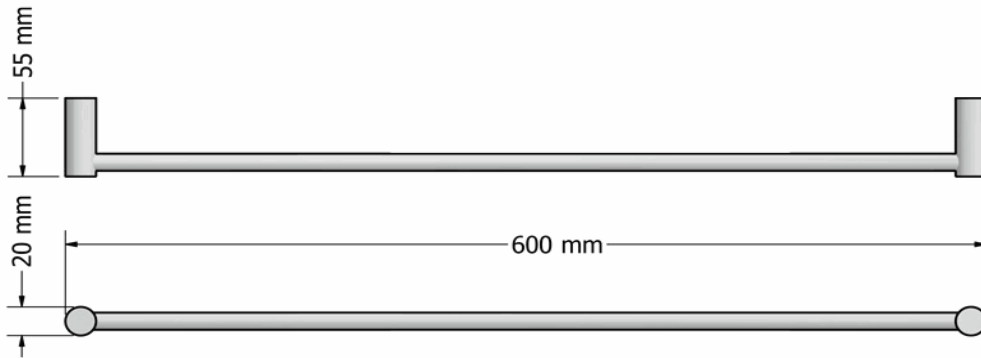

Technical Sheet

KATSIERIS BROS S.A.

Industry Bathroom accessories, Design & Manufacturing, Koropi Industrial Region, Loc: Poka 194 00, Koropi P.O. 27. Athens-Greece T:+30 210 6627 500, F:+30 210 6626 830
info@sanco.gr, www.sanco.gr