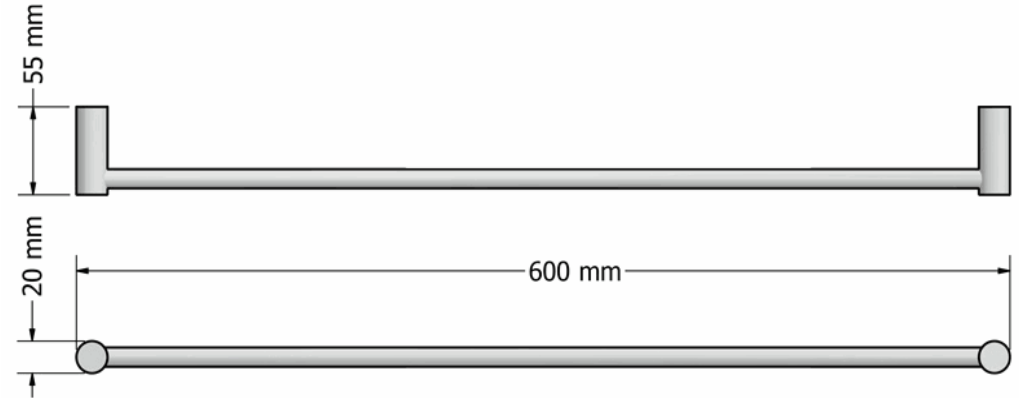

Technical Sheet

Finishing : Chrome
Metal : Brass

KATSIERIS BROS S.A.

Industry Bathroom accessories, Design & Manufacturing, Koropi Industrial Region, Loc: Poka 194 00, Koropi P.O. 27. Athens-Greece T:+30 210 6627 500, F:+30 210 6626 830
info@sanco.gr, www.sanco.gr

Environmental Management System
EAOT EN ISO 14001:2004
Cert. No 144/Γ/2010