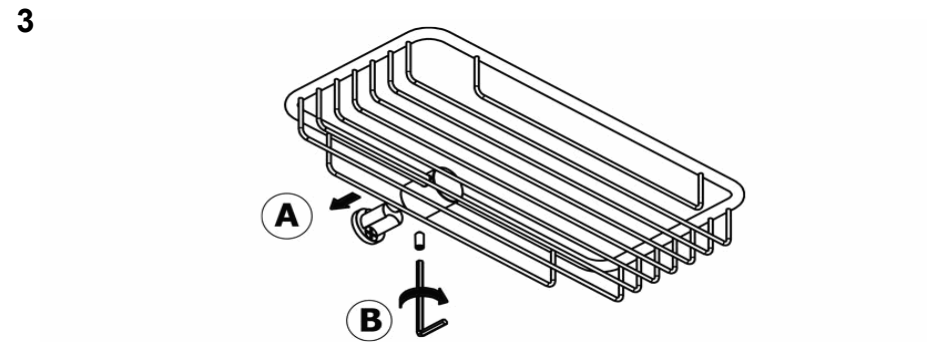

Mounting Instructions