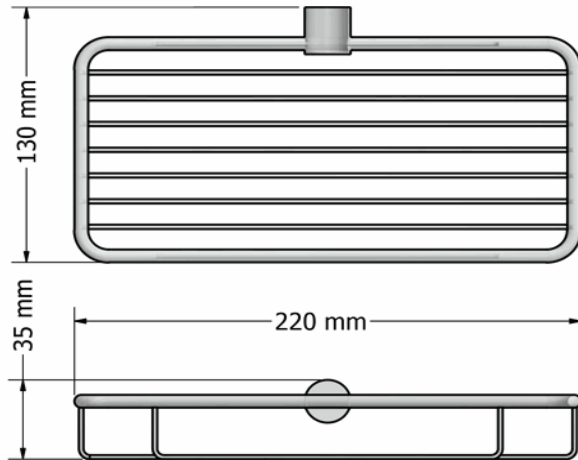

Technical Sheet

KATSIERIS BROS S.A.

Industry Bathroom accessories, Design & Manufacturing, Koropi Industrial Region, Loc: Poka 194 00, Koropi P.O. 27. Athens-Greece T:+30 210 6627 500, F:+30 210 6626 830
info@sanco.gr, www.sanco.gr