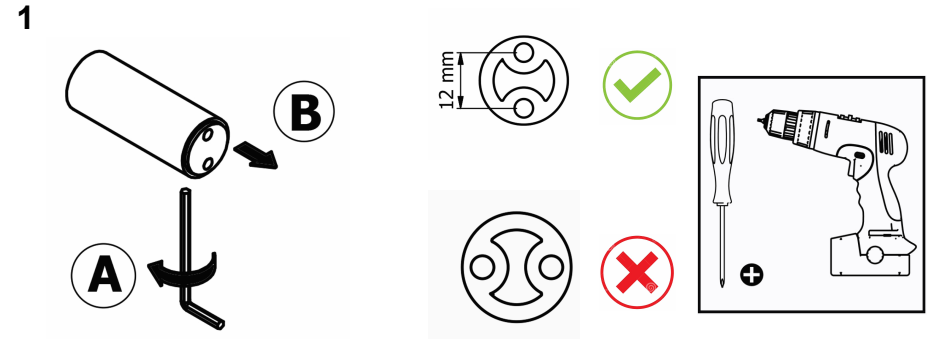

Mounting Instructions