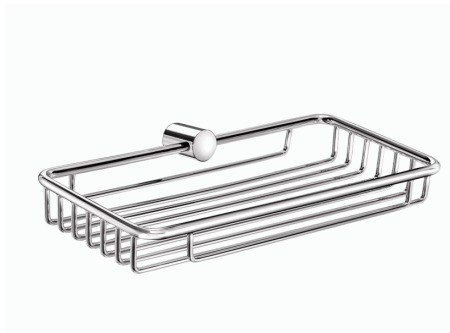

Product Description

Line: Spok
Type: Sponge Dish
Code: 15103
Metal: Brass

Product Photo