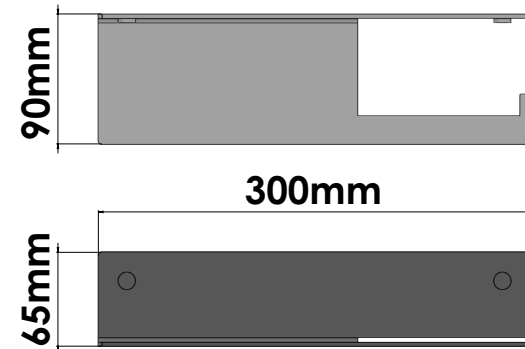

Product Description

Line Extra
Type Shelf with Toilet Roll Holder
Code SH-0504-M116

Technical Sheet

Finishing Black Mat
Metal Aluminium

KATSIERIS BROS S.A.

Industry Bathroom accessories, Design & Manufacturing, Koropi Industrial Region, Loc: Poka 194 00, Koropi P.O. 27. Athens-Greece T:+30 210 6627 500, info@sanco.gr, www.sanco.gr