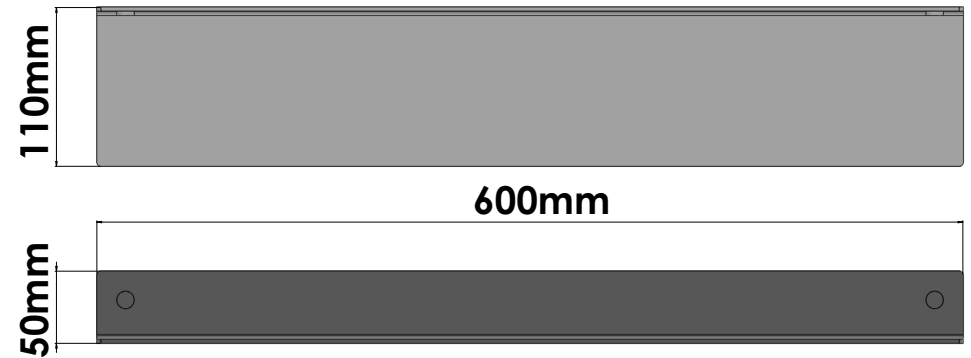

Product Description

Line Extra
 Type Shelf 60cm
 Code SH-0503-W60-M116

Technical Sheet

Finishing Black Mat
 Metal Aluminium

KATSIERIS BROS S.A.

Industry Bathroom accessories, Design & Manufacturing, Koropi Industrial Region, Loc: Poka 194 00, Koropi P.O. 27. Athens-Greece T:+30 210 6627 500, info@sanco.gr, www.sanco.gr