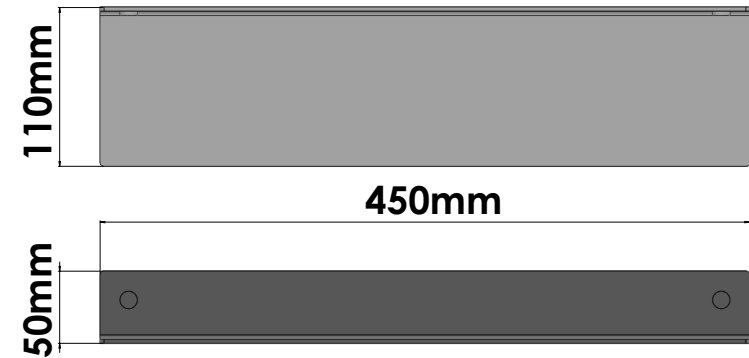

Product Description

Line Extra
 Type Shelf 45cm
 Code SH-0503-W45-M116

Technical Sheet

Finishing Black Mat
 Metal Aluminium

KATSIERIS BROS S.A.

Industry Bathroom accessories, Design & Manufacturing, Koropi Industrial Region, Loc: Poka 194 00, Koropi P.O. 27. Athens-Greece T:+30 210 6627 500, info@sanco.gr, www.sanco.gr