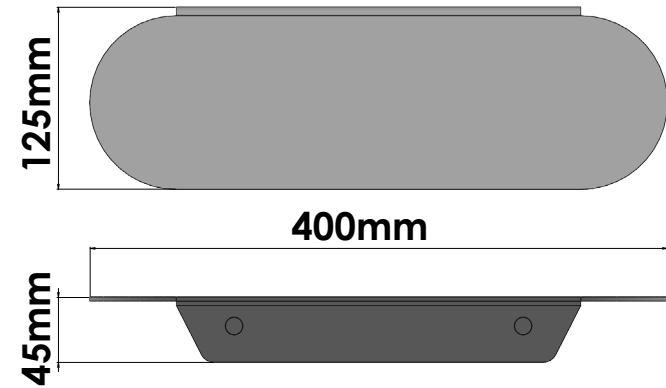

Product Description

Line Extra
Type Shelf
Code SH-0501-M116

Technical Sheet

Finishing Black Mat
Metal Aluminium

KATSIERIS BROS S.A.

Industry Bathroom accessories, Design & Manufacturing, Koropi Industrial Region, Loc: Poka 194 00, Koropi P.O. 27. Athens-Greece T:+30 210 6627 500, info@sanco.gr, www.sanco.gr