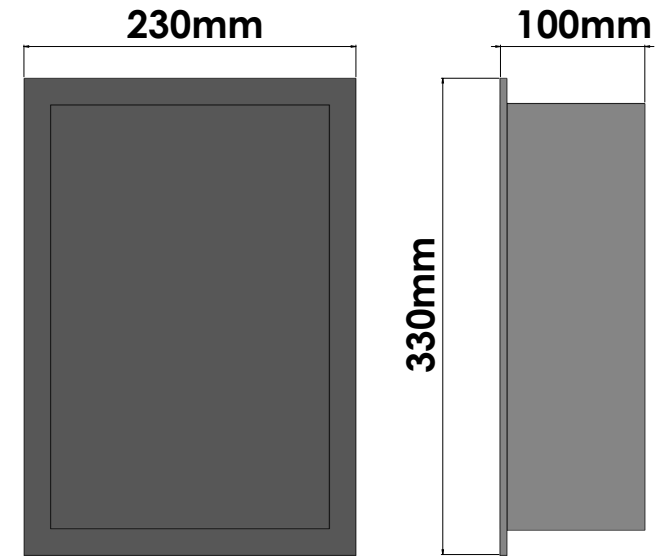

Technical Sheet

Finishing Inox
Metal INOX AISI 304

KATSIERIS BROS S.A.

Industry Bathroom accessories, Design & Manufacturing, Koropi Industrial Region, Loc: Poka 194 00, Koropi P.O. 27. Athens-Greece T:+30 210 6627 500, info@sanco.gr, www.sanco.gr