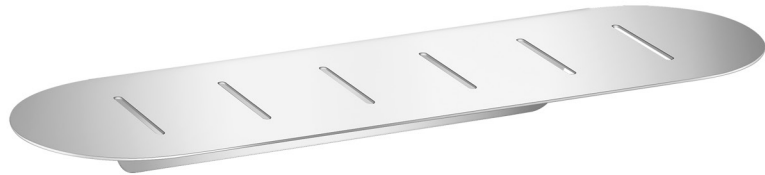

Product Description

Line Extra
 Type Shower shelf (AISI 304)
 Code SH-0301-A90

Technical Sheet

Finishing Inox
 Metal INOX AISI 304

KATSIERIS BROS S.A.

Industry Bathroom accessories, Design & Manufacturing, Koropi Industrial Region, Loc: Poka 194 00, Koropi P.O. 27. Athens-Greece T:+30 210 6627 500, info@sanco.gr, www.sanco.gr