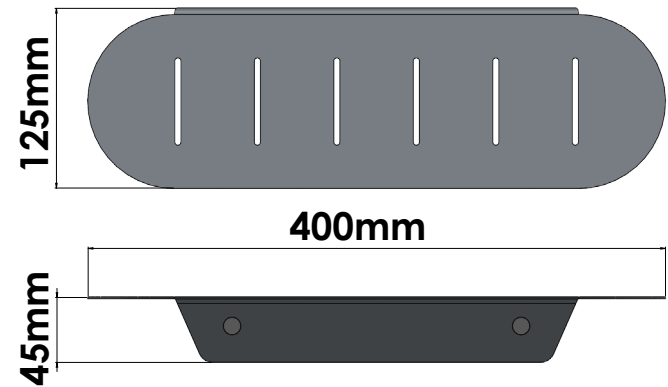

Product Description

Line Extra
 Type Shower shelf (AISI 304)
 Code SH-0301-A90

Technical Sheet

Finishing Inox
 Metal INOX AISI 304

KATSIERIS BROS S.A.

Industry Bathroom accessories, Design & Manufacturing, Koropi Industrial Region, Loc: Poka 194 00, Koropi P.O. 27. Athens-Greece T:+30 210 6627 500, info@sanco.gr, www.sanco.gr