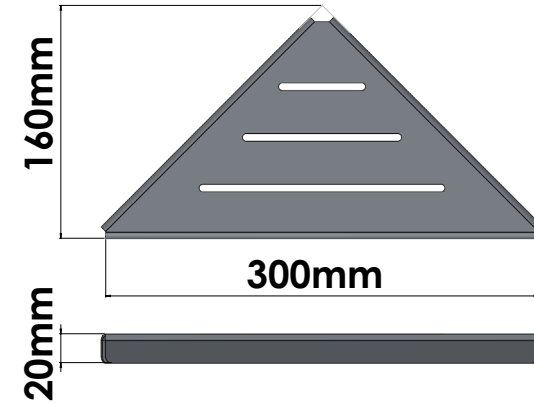

Product Description

Line Extra
 Type Shower shelf (AISI 304)
 Code SH-0201-A90

Technical Sheet

Finishing Inox
 Metal INOX AISI 304

KATSIERIS BROS S.A.

Industry Bathroom accessories, Design & Manufacturing, Koropi Industrial Region, Loc: Poka 194 00, Koropi P.O. 27. Athens-Greece T:+30 210 6627 500, info@sanco.gr, www.sanco.gr