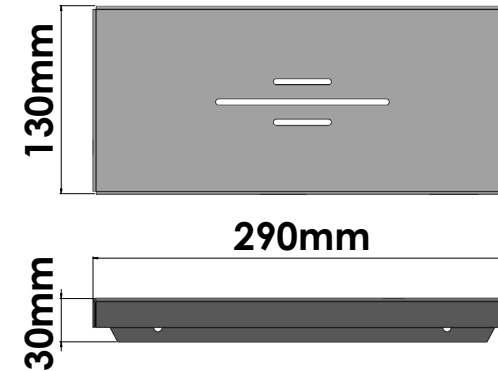

Technical Sheet

Finishing Inox
Metal INOX AISI 304

KATSIERIS BROS S.A.

Industry Bathroom accessories, Design & Manufacturing, Koropi Industrial Region, Loc: Poka 194 00, Koropi P.O. 27. Athens-Greece T:+30 210 6627 500, info@sanco.gr, www.sanco.gr