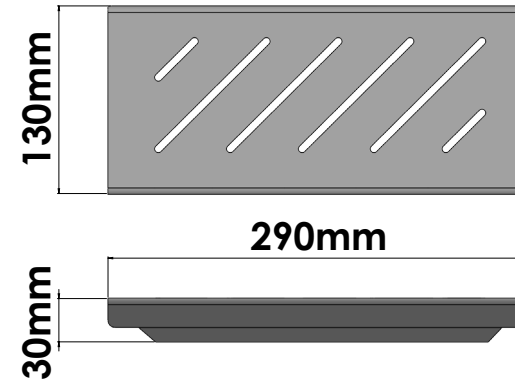

Product Description

Line Extra
 Type Shower shelf (AISI 304)
 Code SH-0101-A90

Technical Sheet

Finishing Inox
 Metal INOX AISI 304

KATSIERIS BROS S.A.

Industry Bathroom accessories, Design & Manufacturing, Koropi Industrial Region, Loc: Poka 194 00, Koropi P.O. 27. Athens-Greece T:+30 210 6627 500, info@sanco.gr, www.sanco.gr