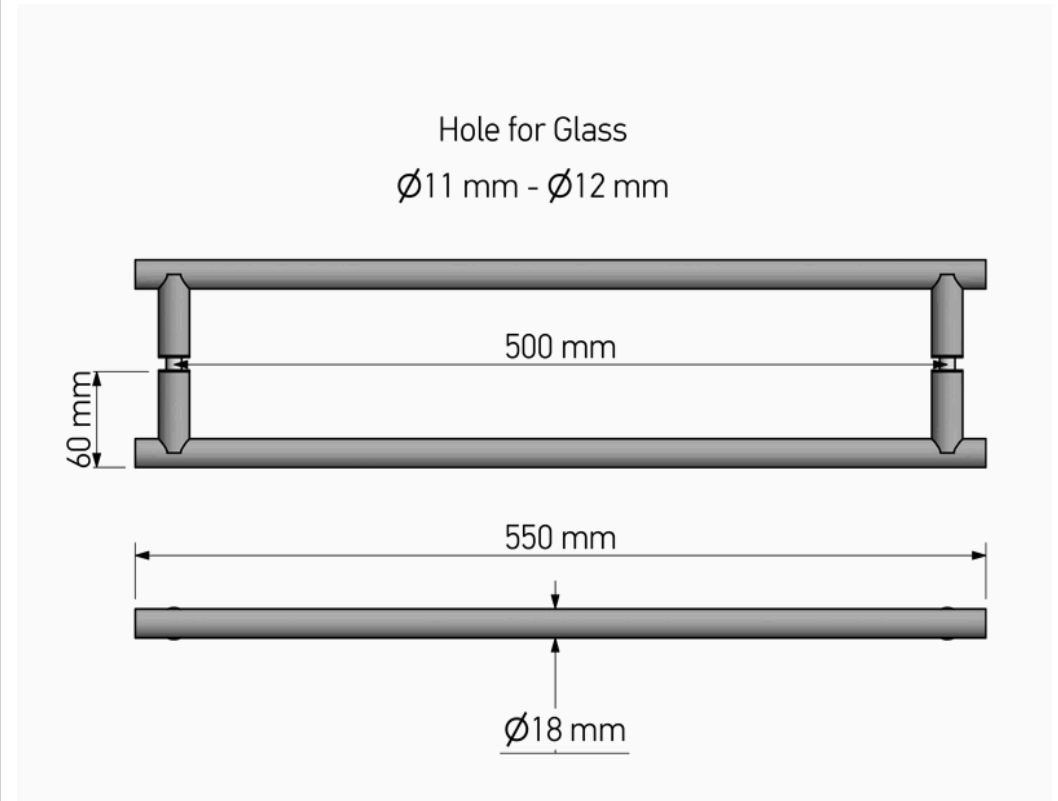

Technical Sheet

Finishing : Chrome
Metal : Brass

KATSIERIS BROS S.A.

Industry Bathroom accessories, Design & Manufacturing, Koropi Industrial Region, Loc: Poka 194 00, Koropi P.O. 27. Athens-Greece T:+30 210 6627 500, F:+30 210 6626 830
info@sanco.gr, www.sanco.gr

Environmental Management System
EAOT EN ISO 14001:2004
Cert. No 144/Γ/2010