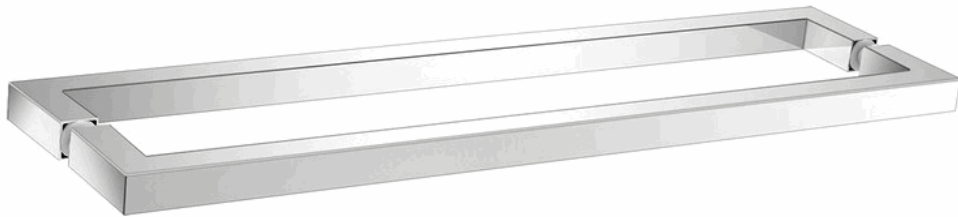

Product Description

Line : Glass Door Accessories
Type : Double Glass Door Handle/Towel rail
Code : SET-GL0723