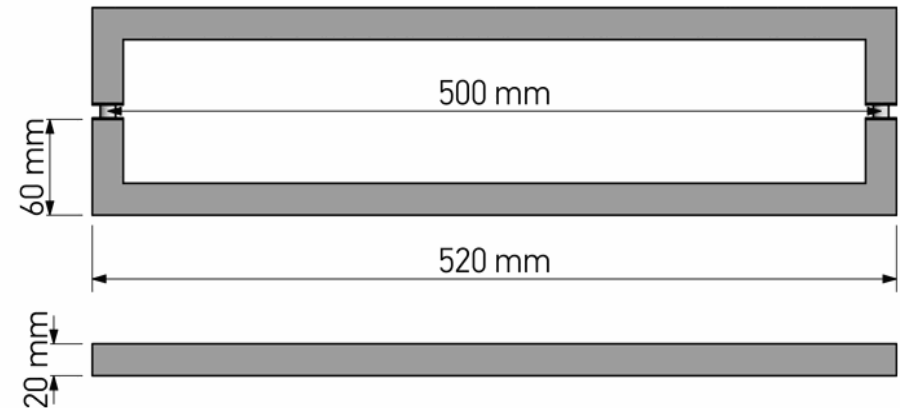

Technical Sheet

Finishing : Chrome
Metal : Brass

Hole for Glass
 $\varnothing 11 \text{ mm} - \varnothing 12 \text{ mm}$