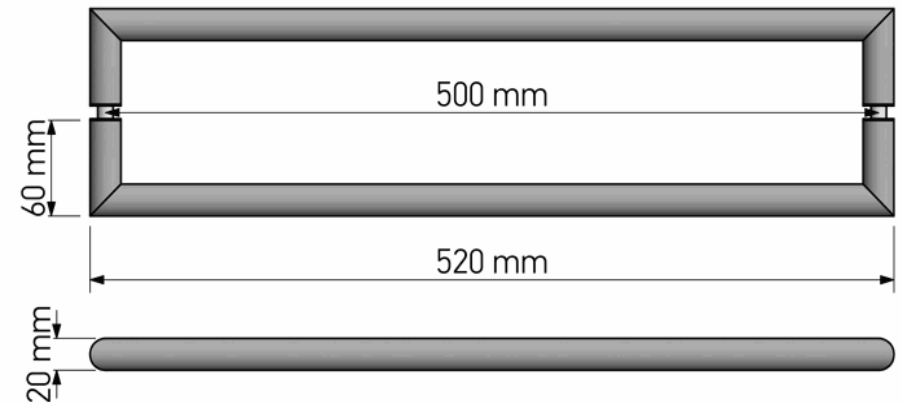

Hole for Glass
 $\varnothing 11 \text{ mm} - \varnothing 12 \text{ mm}$