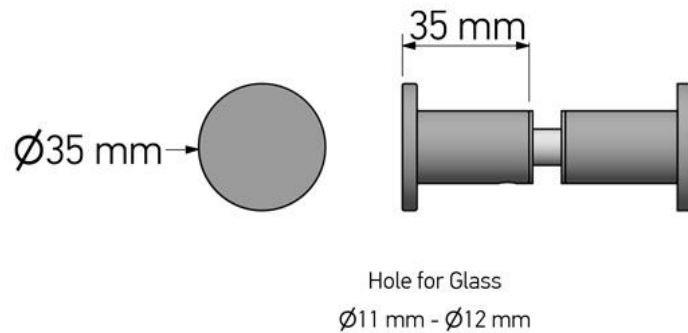

Product Description

Line: Extra
Type: Double Knob/Robe hook for glass
Code: SET-GL0670
Metal: Brass

Product Photo