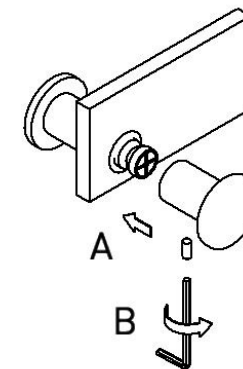

KATSIERIS BROS S.A.

Industry Bathroom accessories, Design & Manufacturing, Koropi Industrial Region, Loc: Poka 194 00, Koropi P.O. 27. Athens-Greece T:+30 210 6627 500
info@sanco.gr, www.sanco.gr