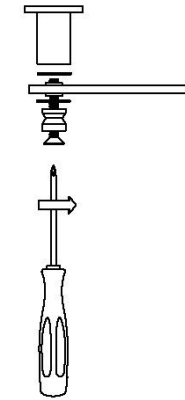

Mounting Instructions

1

2