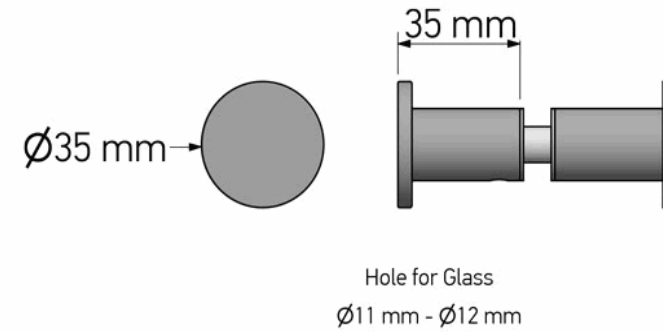

Technical Sheet

Finishing : Chrome
Metal : Brass

KATSIERIS BROS S.A.

Industry Bathroom accessories, Design & Manufacturing, Koropi Industrial Region, Loc: Poka 194 00, Koropi P.O. 27. Athens-Greece T:+30 210 6627 500, F:+30 210 6626 830
info@sanco.gr, www.sanco.gr

Environmental Management System
EAOT EN ISO 14001:2004
Cert. No 144/Γ/2010