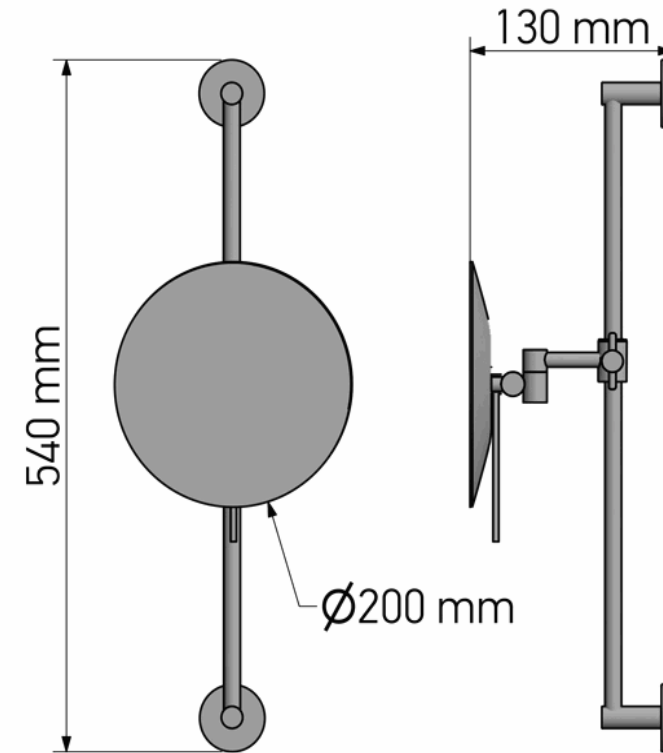

## Product Description

Line : Extra  
 Type : Wall mounded cosmetic mirror x3 Height Adjustable  
 Code : MR-708

## Technical Sheet

Finishing : Chrome  
 Metal : Brass