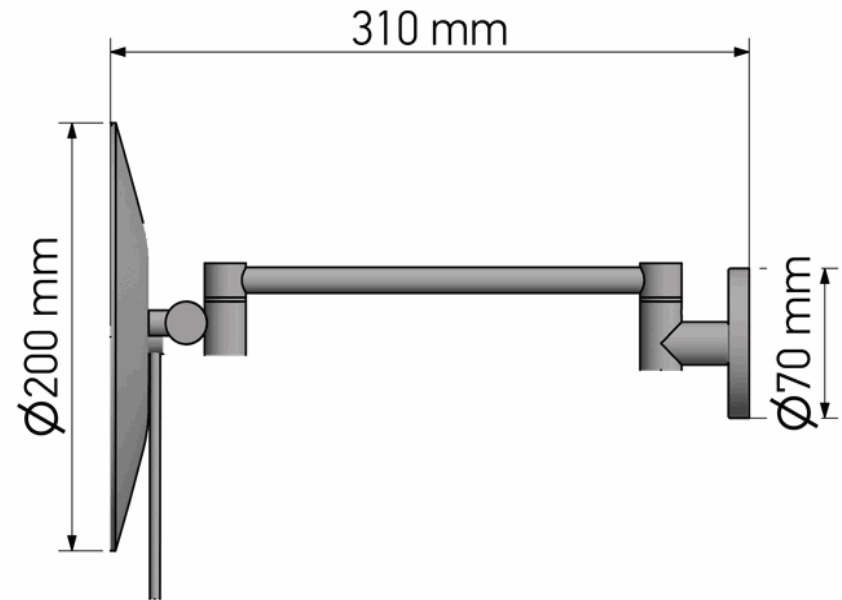

Product Description

Line : Extra
Type : Wall mounded cosmetic mirror x3
Code : MR-705

Technical Sheet

Finishing : Chrome
Metal : Brass

KATSIERIS BROS S.A.

Industry Bathroom accessories, Design & Manufacturing, Koropi Industrial Region, Loc: Poka 194 00, Koropi P.O. 27. Athens-Greece T:+30 210 6627 500, F:+30 210 6626 830
info@sanco.gr, www.sanco.gr

Environmental Management System
EAOT EN ISO 14001:2004
Cert. No 144/Γ/2010