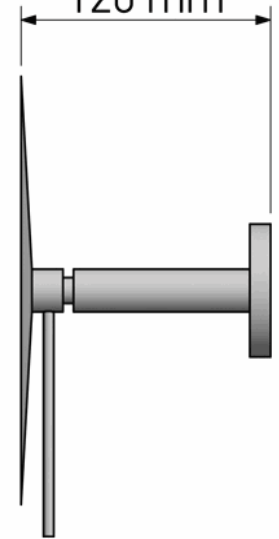

Product Description

Line : Extra
Type : Wall mounded cosmetic mirror x3
Code : MR-702

Technical Sheet

Finishing : Chrome
Metal : Brass

Ø200 mm

120 mm

KATSIERIS BROS S.A.

Industry Bathroom accessories, Design & Manufacturing, Koropi Industrial Region, Loc: Poka 194 00, Koropi P.O. 27. Athens-Greece T:+30 210 6627 500, F:+30 210 6626 830
info@sanco.gr, www.sanco.gr

Environmental Management System
EAOT EN ISO 14001:2004
Cert. No 144/Γ/2010