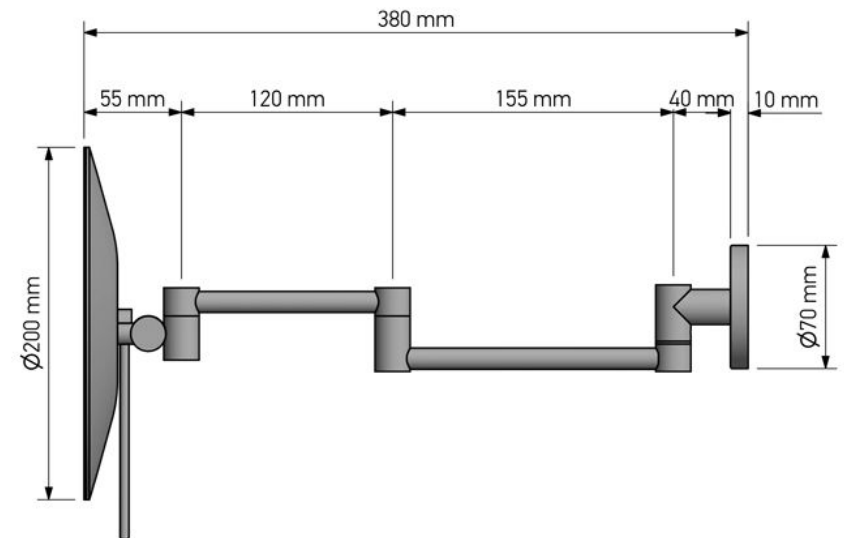

Product Description

Line : Extra
 Type : Wall mounded cosmetic mirror x3 (Double
 Code : MR-701

Technical Sheet

Finishing : Chrome
 Metal : Brass

KATSIERIS BROS S.A.

Industry Bathroom accessories, Design & Manufacturing, Koropi Industrial Region, Loc: Poka 194 00, Koropi P.O. 27. Athens-Greece T:+30 210 6627 500, F:+30 210 6626 830
 info@sanco.gr, www.sanco.gr