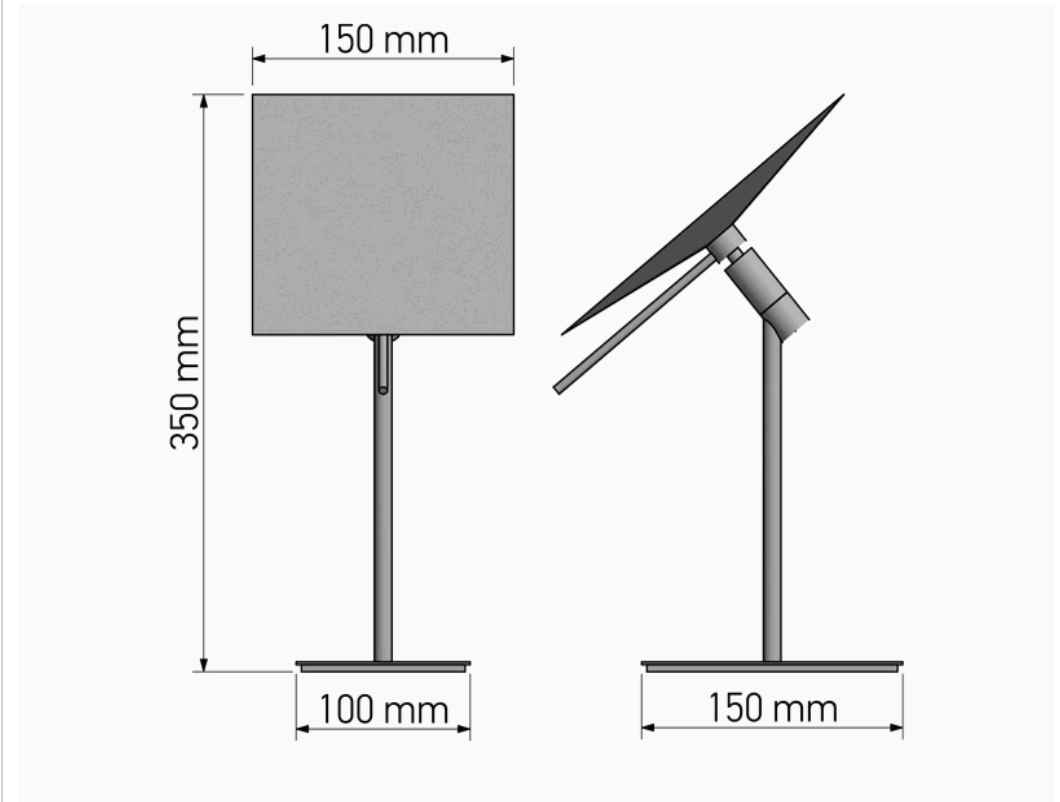

Technical Sheet

Finishing : Chrome
Metal : Brass

KATSIERIS BROS S.A.

Industry Bathroom accessories, Design & Manufacturing, Koropi Industrial Region, Loc: Poka 194 00, Koropi P.O. 27. Athens-Greece T:+30 210 6627 500, F:+30 210 6626 830
info@sanco.gr, www.sanco.gr

Environmental Management System
EAOT EN ISO 14001:2004
Cert. No 144/Γ/2010