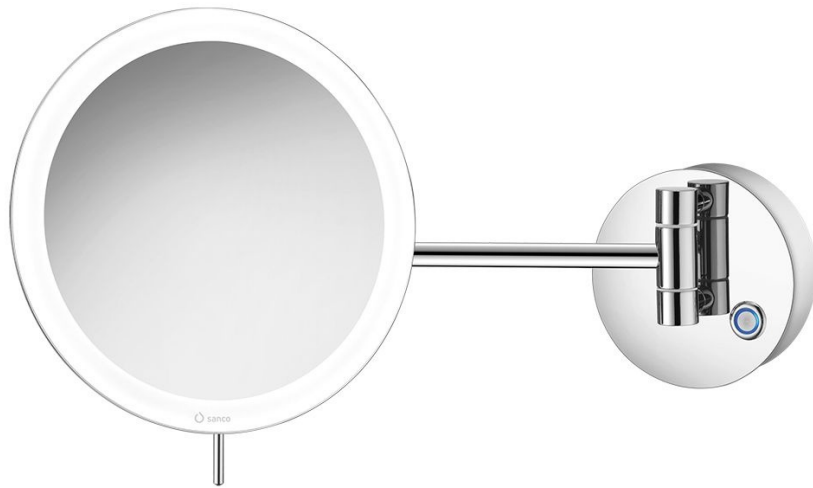

## Product Description

Line : Extra  
 Type : **Wall Mounded Cosmetic Mirror x3 with LED**  
 Dimmer touch button, 5W - 12V, 590 lumen, CRI>80, warm-cold light 2700K-6000K, INPUT: 220-240V, IP 44, for indoor use only  
 Code : MRLED-705

## Technical Sheet

Finishing : Chrome  
 Metal : Brass