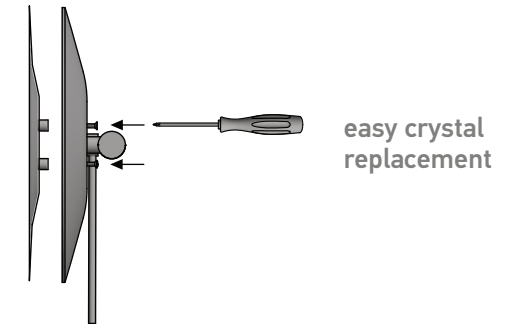

Product Description

Line : Extra
Type : **Wall Mounded Cosmetic Mirror x3 with LED**
Dimmer touch button, 5W - 12V, 590 lumen, CRI>80, warm-cold light 2700K-6000K, INPUT: 220-240V, IP 44, for indoor use only
Code : MRLED-705

Technical Sheet

Finishing : Chrome
Metal : Brass

KATSIERIS BROS S.A.

Industry Bathroom accessories, Design & Manufacturing, Koropi Industrial Region, Loc: Poka 194 00, Koropi P.O. 27. Athens-Greece T:+30 210 6627 500
info@sanco.gr, www.sanco.gr