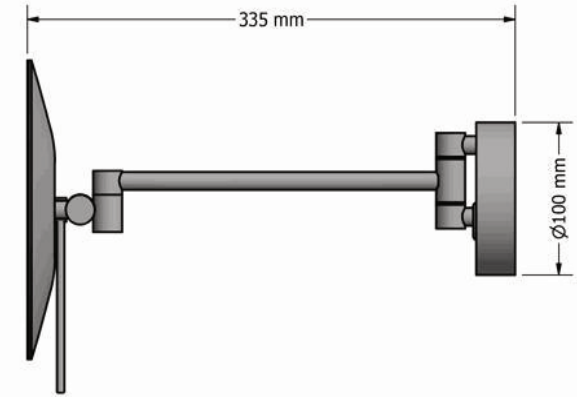

Product Description

Line : Extra
Type : **Wall Mounded Cosmetic Mirror x3 with LED**
Dimmer touch button, 5W - 12V, 590 lumen, CRI>80, warm-cold light 2700K-6000K, INPUT: 220-240V, IP 44, for indoor use only
Code : MRLED-705

Technical Sheet

Finishing : Chrome
Metal : Brass

KATSIERIS BROS S.A.

Industry Bathroom accessories, Design & Manufacturing, Koropi Industrial Region, Loc: Poka 194 00, Koropi P.O. 27. Athens-Greece T:+30 210 6627 500
info@sanco.gr, www.sanco.gr