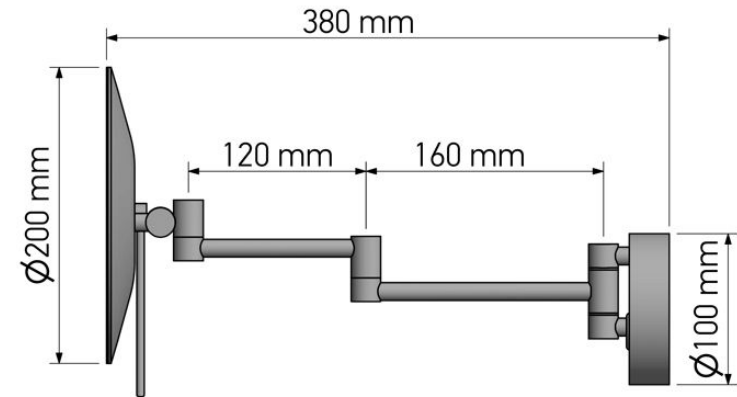

Technical Sheet

Finishing : Chrome
Metal : Brass

KATSIERIS BROS S.A.

Industry Bathroom accessories, Design & Manufacturing, Koropi Industrial Region, Loc: Poka 194 00, Koropi P.O. 27. Athens-Greece T:+30 210 6627 500
info@sanco.gr, www.sanco.gr