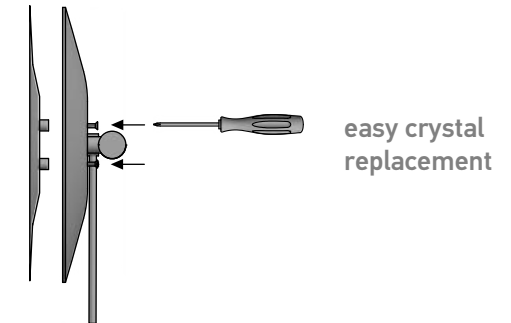

Technical Sheet

Finishing : Chrome
Metal : Brass

KATSIERIS BROS S.A.

Industry Bathroom accessories, Design & Manufacturing, Koropi Industrial Region, Loc: Poka 194 00, Koropi P.O. 27. Athens-Greece T:+30 210 6627 500
info@sanco.gr, www.sanco.gr