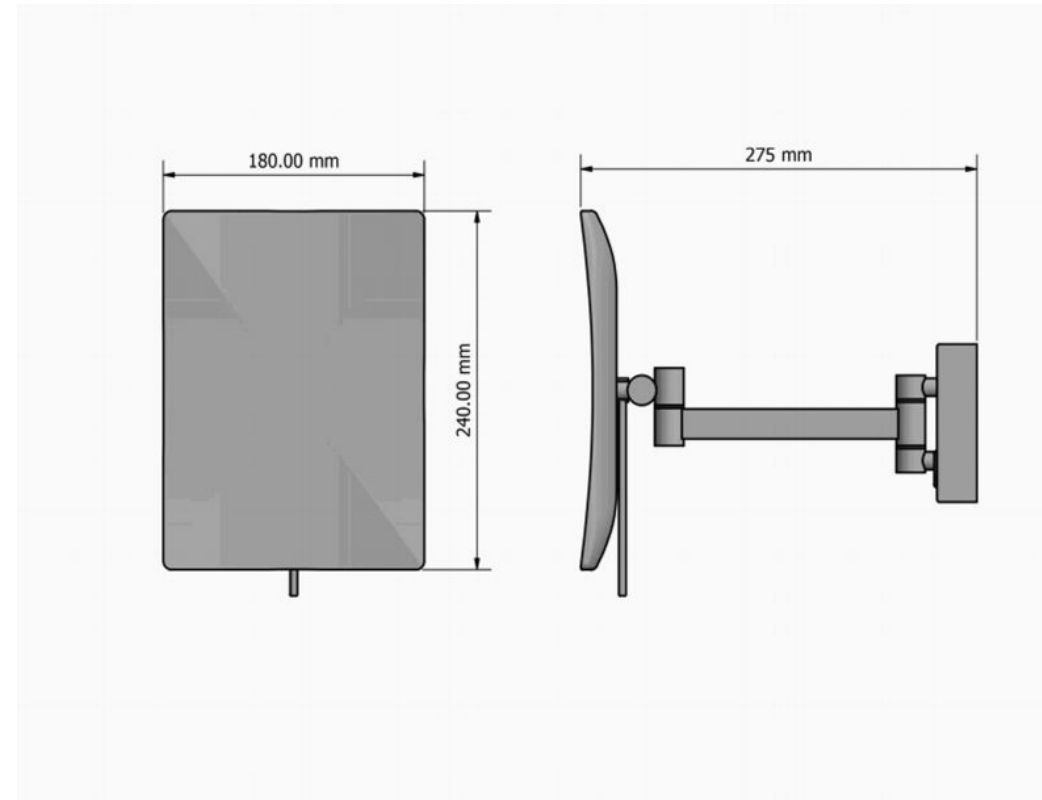

Technical Sheet

Finishing : Chrome
Metal : Brass

KATSIERIS BROS S.A.

Industry Bathroom accessories, Design & Manufacturing, Koropi Industrial Region, Loc: Poka 194 00, Koropi P.O. 27. Athens-Greece T:+30 210 6627 500
info@sanco.gr, www.sanco.gr