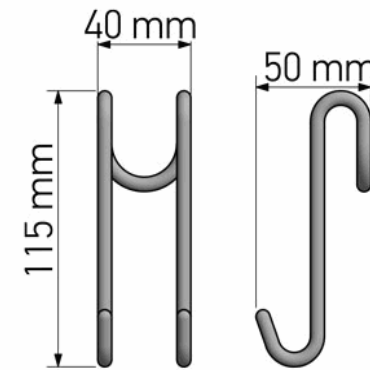

Product Description

Line : Glass Door Accessories
Type : Double Hang-up Robe Hook for shower cab
Code : GL-048

Technical Sheet

Finishing : Chrome
Metal : Brass

KATSIERIS BROS S.A.

Industry Bathroom accessories, Design & Manufacturing, Koropi Industrial Region, Loc: Poka 194 00, Koropi P.O. 27. Athens-Greece T:+30 210 6627 500, F:+30 210 6626 830
info@sanco.gr, www.sanco.gr

Environmental Management System
EAOT EN ISO 14001:2004
Cert. No 144/Γ/2010