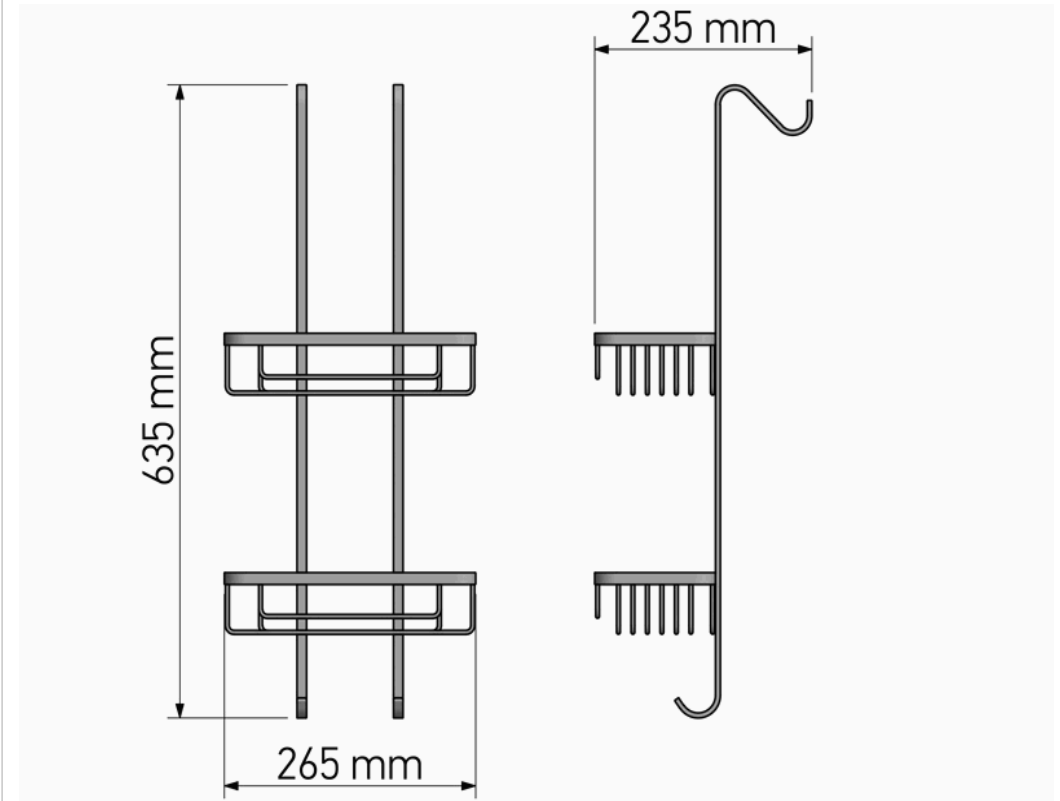

Product Description

Line : Glass Door Accessories
 Type : Double Hang-up basket for shower cabin
 Code : GL-023

Technical Sheet

Finishing : Chrome
 Metal : Brass

KATSIERIS BROS S.A.

Industry Bathroom accessories, Design & Manufacturing, Koropi Industrial Region, Loc: Poka 194 00, Koropi P.O. 27. Athens-Greece T:+30 210 6627 500, F:+30 210 6626 830
 info@sanco.gr, www.sanco.gr